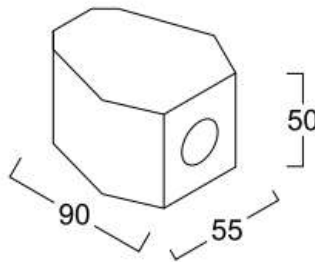

Wall Lights Outdoor

Model: iLED 5 U/D 8022 OD 17

PRODUCT DESCRIPTION

The wall luminaire is made of die cast aluminium. It is available in 5 W and can emit light on one or two sides. Universal power supply/drivers with input range of 90 V to 305 V AC 50/60 Hz and PF >0.96. It is ideal for outdoor, garden and wall light. *Different fixture colours available on request.*

SPECIFICATION

Material	: Ventilated powder coated die cast aluminium with tempered glass
Mounting	: Surface Mount
Power	: 5 W
Voltage	: 90 – 305 V AC 50/60 Hz
Power Factor	: >0.96
LED colors	: White 6000-6400 K Neutral White 4000-4500 K Warm White 2700-3000 K
Lumen Flux	: 120-140 lm/W (lumen efficacy: 160 -180 lm)
Dimension	: D-90 X W-55 x H-50 mm
Driver	: Internal
Operating Temp	: -40°C ~ + 70°C
CRI	: 85
IP Rating	: IP 65
Led used	: CREE ⇄
Dimmable Interface	: CASAMBI , Colour tunable (2700 K – 6000 K), DALI, Edge pulse/0/1-10 V dimming control (optional)

BEAM ANGLE

ORDERING INFORMATION

iLED	5	U/D	OD	17	W	WW	NW
Brand name	Rated Power	Up or Down	Outdoor	Model No.	White	Warm White	Neutral White

The technical specifications may vary due to continuous improvement without prior notice.