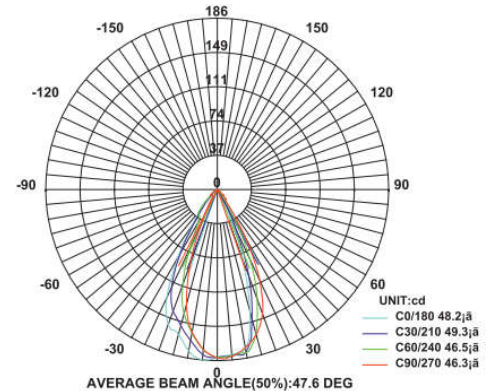

Wall Lights Outdoor

Model: iLED 5 U/D 8022 OD 17

PRODUCT DESCRIPTION

The wall luminaire is made of die cast aluminium. It is available in 5 W and can emit light on one or two sides. Universal power supply/drivers with input range of 90 V to 305 V AC 50/60 Hz and PF >0.96. It is ideal for outdoor, garden and wall light. *Different fixture colours available on request.*

SPECIFICATION

Material	: Ventilated powder coated die cast aluminium with tempered glass
Mounting	: Surface Mount
Power	: 5 W
Voltage	: 90 – 305 V AC 50/60 Hz
Power Factor	: >0.96
LED colors	: White 6000-6400 K Neutral White 4000-4500 K Warm White 2700-3000 K
Lumen Flux	: 120-140 lm/W (lumen efficacy: 160 -180 lm)
Dimension	: D-90 X W-55 x H-50 mm
Driver	: Internal
Operating Temp	: -40°C ~ + 70°C
CRI	: 85
IP Rating	: IP 65
Led used	: CREE ⇄
Dimmable Interface	: CASAMBI , Colour tunable (2700 K – 6000 K), DALI, Edge pulse/0/1-10 V dimming control (optional)

BEAM ANGLE

ORDERING INFORMATION

iLED	5	U/D	OD	17	W	WW	NW
Brand name	Rated Power	Up or Down	Outdoor	Model No.	White	Warm White	Neutral White

The technical specifications may vary due to continuous improvement without prior notice.