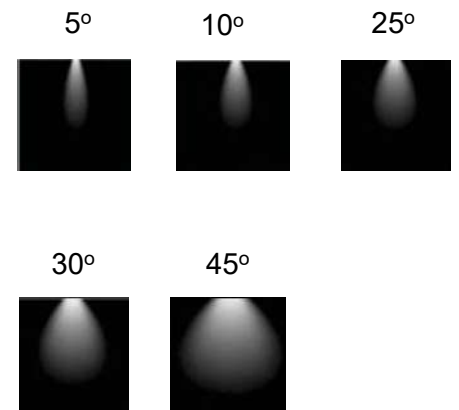

Wall Lights Outdoor

Model: iLED 5 U/D 8022 OD 17

PRODUCT DESCRIPTION

The wall luminaire is made of die cast aluminium. It is available in 5 W and can emit light on one or two sides. Universal power supply/drivers with input range of 90 V to 305 V AC 50/60 Hz and PF >0.96. It is ideal for outdoor, garden and wall light. *Different fixture colours available on request.*

SPECIFICATION

Material	: Ventilated powder coated die cast aluminium with tempered glass
Mounting	: Surface Mount
Power	: 5 W
Voltage	: 90 – 305 V AC 50/60 Hz
Power Factor	: >0.96
LED colors	: White 6000-6400 K Neutral White 4000-4500 K Warm White 2700-3000 K
Lumen Flux	: 120-140 lm/W (lumen efficacy: 160 -180 lm)
Dimension	: D-90 X W-55 x H-50 mm
Driver	: Internal
Operating Temp	: -40°C ~ + 70°C
CRI	: 85
IP Rating	: IP 65
Led used	: CREE ⇄
Dimmable Interface	: CASAMBI , Colour tunable (2700 K – 6000 K), DALI, Edge pulse/0/1-10 V dimming control (optional)

BEAM ANGLE

ORDERING INFORMATION

iLED	5	U/D	OD	17	W	WW	NW
Brand name	Rated Power	Up or Down	Outdoor	Model No.	White	Warm White	Neutral White

The technical specifications may vary due to continuous improvement without prior notice.