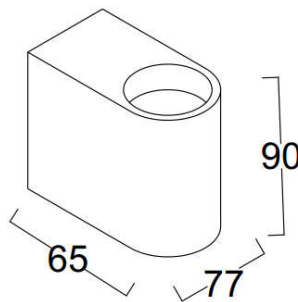

Wall Lights Outdoor

Model: iLED 5 U/D OD 10

PRODUCT DESCRIPTION

The wall luminaire is made of die cast aluminium. It is available in 5 W and can emit light on one or two sides. Universal power supply/drivers with input range of 90 V to 305 V AC 50/60 Hz and PF >0.96. It is ideal for outdoor, garden and wall light.
Different fixture colours available on request.

SPECIFICATION

Material	: Ventilated powder coated die cast aluminium with tempered glass
Mounting	: Surface Mount
Power	: 5 W
Voltage	: 90 – 305 V AC 50/60 Hz
Power Factor	: >0.96
LED colors	: White 6000-6400 K Neutral White 4000-4500 K Warm White 2700-3000 K
Lumen Flux	: 120-140 lm/W (lumen efficacy: 160 -180 lm)
Dimension	: D-90 X W-65 x H-77mm
Driver	: Internal
Operating Temp	: -40°C ~ + 70°C
CRI	: 85
IP Rating	: IP 65
Led used	: CREE ⇄
Dimmable Interface	: CASAMBI , Colour tunable (2700 K – 6000 K), DALI, Edge pulse/0/1-10 V dimming control (optional)

BEAM ANGLE

ORDERING INFORMATION

iLED	5	U/D	OD	10	W	WW	NW
Brand name	Rated Power	Up or Down	Outdoor	Model No.	White	Warm White	Neutral White

The technical specifications may vary due to continuous improvement without prior notice.