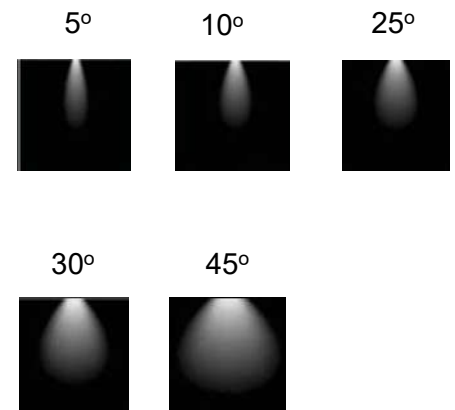

Wall Lights Outdoor

Model: iLED 5 U/D OD 10

PRODUCT DESCRIPTION

The wall luminaire is made of die cast aluminium. It is available in 5 W and can emit light on one or two sides. Universal power supply/drivers with input range of 90 V to 305 V AC 50/60 Hz and PF >0.96. It is ideal for outdoor, garden and wall light.
Different fixture colours available on request.

SPECIFICATION

Material	: Ventilated powder coated die cast aluminium with tempered glass
Mounting	: Surface Mount
Power	: 5 W
Voltage	: 90 – 305 V AC 50/60 Hz
Power Factor	: >0.96
LED colors	: White 6000-6400 K Neutral White 4000-4500 K Warm White 2700-3000 K
Lumen Flux	: 120-140 lm/W (lumen efficacy: 160 -180 lm)
Dimension	: D-90 X W-65 x H-77mm
Driver	: Internal
Operating Temp	: -40°C ~ + 70°C
CRI	: 85
IP Rating	: IP 65
Led used	: CREE ⇄
Dimmable Interface	: CASAMBI , Colour tunable (2700 K – 6000 K), DALI, Edge pulse/0/1-10 V dimming control (optional)

BEAM ANGLE

ORDERING INFORMATION

iLED	5	U/D	OD	10	W	WW	NW
Brand name	Rated Power	Up or Down	Outdoor	Model No.	White	Warm White	Neutral White

The technical specifications may vary due to continuous improvement without prior notice.