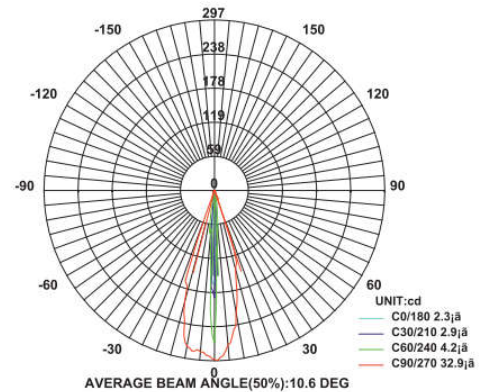

Wall Lights Outdoor

Model: iLED 5 U/D OD 10

PRODUCT DESCRIPTION

The wall luminaire is made of die cast aluminium. It is available in 5 W and can emit light on one or two sides. Universal power supply/drivers with input range of 90 V to 305 V AC 50/60 Hz and PF >0.96. It is ideal for outdoor, garden and wall light.
Different fixture colours available on request.

SPECIFICATION

Material	: Ventilated powder coated die cast aluminium with tempered glass
Mounting	: Surface Mount
Power	: 5 W
Voltage	: 90 – 305 V AC 50/60 Hz
Power Factor	: >0.96
LED colors	: White 6000-6400 K Neutral White 4000-4500 K Warm White 2700-3000 K
Lumen Flux	: 120-140 lm/W (lumen efficacy: 160 -180 lm)
Dimension	: D-90 X W-65 x H-77mm
Driver	: Internal
Operating Temp	: -40°C ~ + 70°C
CRI	: 85
IP Rating	: IP 65
Led used	: CREE ⇄
Dimmable Interface	: CASAMBI , Colour tunable (2700 K – 6000 K), DALI, Edge pulse/0/1-10 V dimming control (optional)

BEAM ANGLE

ORDERING INFORMATION

iLED	5	U/D	OD	10	W	WW	NW
Brand name	Rated Power	Up or Down	Outdoor	Model No.	White	Warm White	Neutral White

The technical specifications may vary due to continuous improvement without prior notice.