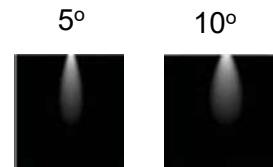

BEAM ANGLE

ORDERING INFORMATION

iLED	45/60	OL	08	W	WW	NW
Brand name	Rated Power	Outdoor Light	Model No.	White	Warm White	Neutral White

The technical specifications may vary due to continuous improvement without prior notice.

*Logos of products and companies are used for reference

www.iled.in

iLED Lighting Systems Pvt Ltd
Chennai, Tamil Nadu, India 600096