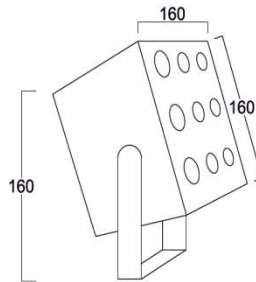

Facade/Projection Lights

Model: iLED 45/60 OL 08

PRODUCT DESCRIPTION

The Facade/Projection luminaires are in the range 40W, 45W, 50W, 60W. Universal power supply/drivers with input range of 90 V to 305 V AC, 50/60 Hz and PF >0.95. The material used is Ventilated powder coated die cast aluminum with tempered glass & lens. It is ideal for sign, Building facade, accent, general security lighting etc.

Different fixture colours available on request.

SPECIFICATION

Material	: Ventilated powder coated die cast aluminum with tempered glass & Lens
Lumen Efficacy	: 160 – 180 lumens
Mounting	: Surface mount
Power	: 45/60 W
Voltage	: 90 V to 305 V AC 50/60 Hz
Power Factor	: >0.95
LED colors	: White 6000-6400 K Neutral White 4000-4500 K Warm White 2700-3000 K
Lumen Flux	: 120-140 lm/W
Dimension	: L-160 X W-160 X H-160 mm H-225mm
Driver	: Internal
Operating Temp	: -40°C ~ + 70°C
CRI	: 85
IP Rating	: IP 67
Led used	: CREE
Dimmable Interface	: CASAMBI, Colour tunable (2700 K – 6000 K), DALI, Edge pulse/0/1-10 V dimming control (optional)