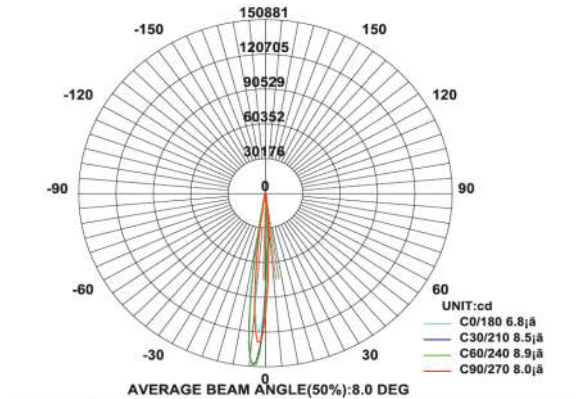

Facade/Projection Lights

Model: iLED 45/60 OL 08

PRODUCT DESCRIPTION

The Facade/Projection luminaires are in the range 40W, 45W, 50W, 60W. Universal power supply/drivers with input range of 90 V to 305 V AC, 50/60 Hz and PF >0.95. The material used is Ventilated powder coated die cast aluminum with tempered glass & lens. It is ideal for sign, Building facade, accent, general security lighting etc.

Different fixture colours available on request.

SPECIFICATION

Material	: Ventilated powder coated die cast aluminum with tempered glass & Lens
Lumen Efficacy	: 160 – 180 lumens
Mounting	: Surface mount
Power	: 45/60 W
Voltage	: 90 V to 305 V AC 50/60 Hz
Power Factor	: >0.95
LED colors	: White 6000-6400 K Neutral White 4000-4500 K Warm White 2700-3000 K
Lumen Flux	: 120-140 lm/W
Dimension	: L-160 X W-160 X H-160 mm H-225mm
Driver	: Internal
Operating Temp	: -40°C ~ + 70°C
CRI	: 85
IP Rating	: IP 67
Led used	: CREE
Dimmable Interface	: CASAMBI, Colour tunable (2700 K – 6000 K), DALI, Edge pulse/0/1-10 V dimming control (optional)

BEAM ANGLE

ORDERING INFORMATION

iLED	45/60	OL	08	W	WW	NW
Brand name	Rated Power	Outdoor Light	Model No.	White	Warm White	Neutral White

The technical specifications may vary due to continuous improvement without prior notice.

*Logos of products and companies are used for reference

www.iled.in

iLED Lighting Systems Pvt Ltd
Chennai, Tamil Nadu, India 600096