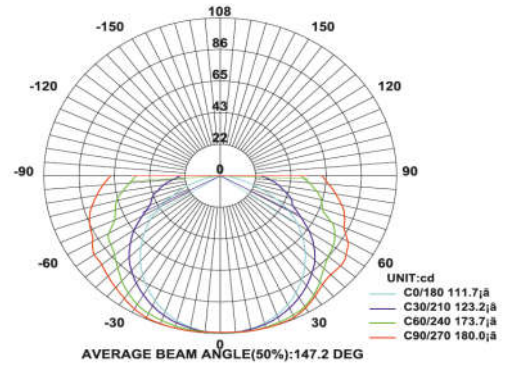

Tube Lights

Model: iLED 40/48 TL T8 06

PRODUCT DESCRIPTION

The tube light luminaire is made of aluminium and depending on the size it is available in 40 W and 48 W. Universal power supply/drivers with input range of 90 V to 270 V AC 50/60 Hz and PF >0.96. It is ideal for hotel, showroom, home, office, theatres, auditorium, etc.
Different fixture colours available on request.

SPECIFICATION

Material	: Aluminum housing with PCB with polycarbonate Milky cover
Power	: 40/48 W
Voltage	: 90 – 270 V AC 50/60 Hz
Power Factor	: >0.96
LED colors	: White 6000-6400 K Neutral White 4000-4500 K Warm White 2700-3000 K
Lumen Flux	: 120-140 lm/W (lumen efficacy: 160 -180 lm)
Dimension	: L-2360 X W-30 X H-35 mm
Driver	: Internal
Operating Temp	: -40°C ~ + 70°C
CRI	: 85
IP Rating	: IP 20
Led used	: CREE ⇄
Dimmable Interface	: CASAMBI , Colour tunable (2700 K – 6000 K), DALI, Edge pulse/0/1-10 V dimming control (optional)

ORDERING INFORMATION

iLED	40/48	TL	06	W	WW	NW
Brand Name	Rated Power	Tube Light	Model No.	White	Warm White	Neutral White

The technical specifications may vary due to continuous improvement without prior notice.