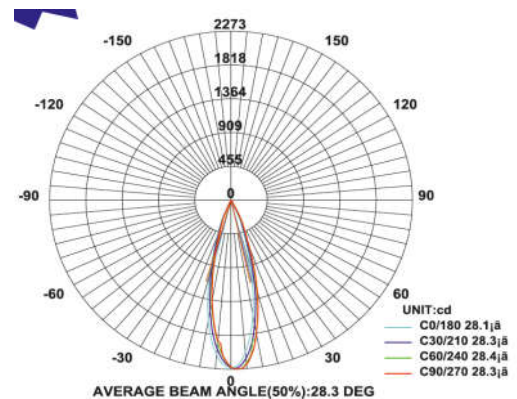

Track Lights

Model: iLED 36 TRL COB 11

PRODUCT DESCRIPTION

The track light luminaire is made of aluminium and it is available in the range of 10 W to 40 W. Universal power supply/drivers with input range of 90 V to 270 V AC 50/60 Hz and PF >0.96. It is ideal for hotel, apartments, textiles & jewellery etc. Different fixture colours available on request.

SPECIFICATION

Material	: Powder coated aluminum with toughened glass/honey comb with reflector
Power	: 36 W
Voltage	: 90 – 270 V AC 50/60 Hz
Power Factor	: >0.96
LED colors	: White 6000-6400 K Neutral White 4000-4500 K Warm White 2700-3000 K
Lumen Flux	: 120-140 lm/W (lumen efficacy: 160 -180 lm)
Dimension	: D-80 X H-180 mm
Driver	: Internal
Operating Temp	: -40°C ~ + 70°C
CRI	: 85
IP Rating	: IP 20
Led used	: CREE ⇄
Dimmable Interface	: CASAMBI , Colour tunable (2700 K – 6000 K), DALI, Edge pulse/0/1-10 V dimming control (optional)

BEAM ANGLE

ORDERING INFORMATION

iLED	36	TRL	11	W	WW	NW
Brand name	Rated Power	Track Light	Model No.	White	Warm White	Neutral White

The technical specifications may vary due to continuous improvement without prior notice.