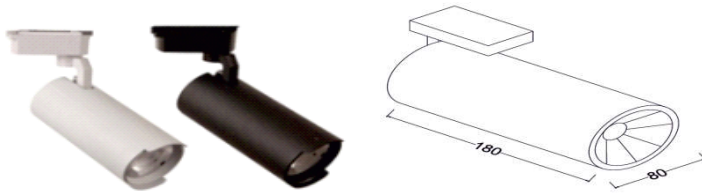

Track Lights

Model: iLED 36 TRL COB 11

PRODUCT DESCRIPTION

The track light luminaire is made of aluminium and it is available in the range of 10 W to 40 W. Universal power supply/drivers with input range of 90 V to 270 V AC 50/60 Hz and PF >0.96. It is ideal for hotel, apartments, textiles & jewellery etc. Different fixture colours available on request.

SPECIFICATION

Material	: Powder coated aluminum with toughened glass/honey comb with reflector
Power	: 36 W
Voltage	: 90 – 270 V AC 50/60 Hz
Power Factor	: >0.96
LED colors	: White 6000-6400 K Neutral White 4000-4500 K Warm White 2700-3000 K
Lumen Flux	: 120-140 lm/W (lumen efficacy: 160 -180 lm)
Dimension	: D-80 X H-180 mm
Driver	: Internal
Operating Temp	: -40°C ~ + 70°C
CRI	: 85
IP Rating	: IP 20
Led used	: CREE ⇄
Dimmable Interface	: CASAMBI , Colour tunable (2700 K – 6000 K), DALI, Edge pulse/0/1-10 V dimming control (optional)

BEAM ANGLE

ORDERING INFORMATION

iLED	36	TRL	11	W	WW	NW
Brand name	Rated Power	Track Light	Model No.	White	Warm White	Neutral White

The technical specifications may vary due to continuous improvement without prior notice.