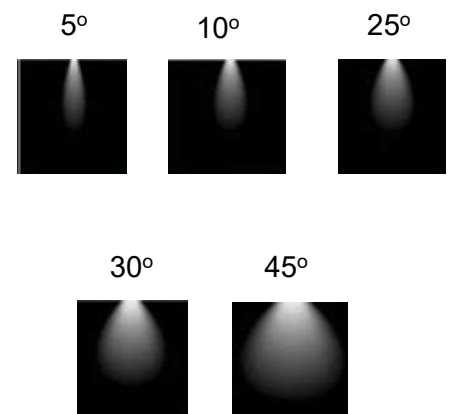

Track Lights

Model: iLED 36 TRL COB 11

PRODUCT DESCRIPTION

The track light luminaire is made of aluminium and it is available in the range of 10 W to 40 W. Universal power supply/drivers with input range of 90 V to 270 V AC 50/60 Hz and PF >0.96. It is ideal for hotel, apartments, textiles & jewellery etc. Different fixture colours available on request.

SPECIFICATION

Material	: Powder coated aluminum with toughened glass/honey comb with reflector
Power	: 36 W
Voltage	: 90 – 270 V AC 50/60 Hz
Power Factor	: >0.96
LED colors	: White 6000-6400 K Neutral White 4000-4500 K Warm White 2700-3000 K
Lumen Flux	: 120-140 lm/W (lumen efficacy: 160 -180 lm)
Dimension	: D-80 X H-180 mm
Driver	: Internal
Operating Temp	: -40°C ~ + 70°C
CRI	: 85
IP Rating	: IP 20
Led used	: CREE ⇄
Dimmable Interface	: CASAMBI , Colour tunable (2700 K – 6000 K), DALI, Edge pulse/0/1-10 V dimming control (optional)

BEAM ANGLE

ORDERING INFORMATION

iLED	36	TRL	11	W	WW	NW
Brand name	Rated Power	Track Light	Model No.	White	Warm White	Neutral White

The technical specifications may vary due to continuous improvement without prior notice.