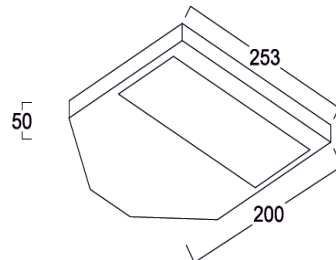

Street Lights

Model: iLED 36 ST 1711

PRODUCT DESCRIPTION

The Street luminaire are in the range of 36W, 72W, 108W and 144 W. Universal power supply/drivers with input range of 90 V to 305 V AC 50/60 Hz and PF >0.95. The material used is Ventilated powder coated aluminum with wide aero angle lens. It is ideal for street/road, pathway, garden, stadium, etc.

Different fixture colours available on request.

SPECIFICATION

Material	: Ventilated powder coated aluminum with wide aero angle lens
Lumen Efficacy	: 160 – 180 lumens
Mounting	: Aluminium
Power	: 36 W
Voltage	: 90 V to 305 V AC 50/60 Hz
Power Factor	: >0.95
LED colors	: White 6000-6400 K Neutral White 4000-4500 K Warm White 2700-3000 K
Lumen Flux	: 120-140 lm/W
Dimension	: L-200 X H-45 X W-253 mm
Angle	: 80o/145o
Driver	: surge 10KVA (external)
Operating Temp	: -40°C ~ + 70°C
CRI	: 85
IP Rating	: IP 65/67
Led used	: CREE ⇄
Dimmable Interface	: CASAMBI, Colour tunable (2700 K – 6000 K), DALI, Edge pulse/0/1-10 V dimming control (optional)

ORDERING INFORMATION

iLED	36	ST	1711	W	WW	NW
Brand name	Rated Power	Street Light	Model No.	White	Warm White	Neutral White

The technical specifications may vary due to continuous improvement without prior notice.

*Logos of products and companies are used for reference

www.iled.in

iLED Lighting Systems Pvt Ltd
Chennai, Tamil Nadu, India 600096