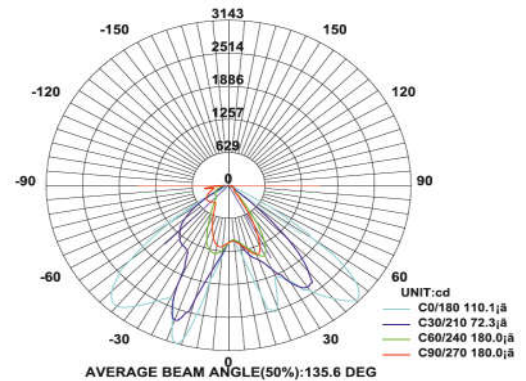

Street Lights

Model: iLED 36 ST 1711

PRODUCT DESCRIPTION

The Street luminaire are in the range of 36W, 72W, 108W and 144 W. Universal power supply/drivers with input range of 90 V to 305 V AC 50/60 Hz and PF >0.95. The material used is Ventilated powder coated aluminum with wide aero angle lens. It is ideal for street/road, pathway, garden, stadium, etc.

Different fixture colours available on request.

SPECIFICATION

Material	: Ventilated powder coated aluminum with wide aero angle lens
Lumen Efficacy	: 160 – 180 lumens
Mounting	: Aluminium
Power	: 36 W
Voltage	: 90 V to 305 V AC 50/60 Hz
Power Factor	: >0.95
LED colors	: White 6000-6400 K Neutral White 4000-4500 K Warm White 2700-3000 K
Lumen Flux	: 120-140 lm/W
Dimension	: L-200 X H-45 X W-253 mm
Angle	: 80o/145o
Driver	: surge 10KVA (external)
Operating Temp	: -40°C ~ + 70°C
CRI	: 85
IP Rating	: IP 65/67
Led used	: CREE ⇄
Dimmable Interface	: CASAMBI, Colour tunable (2700 K – 6000 K), DALI, Edge pulse/0/1-10 V dimming control (optional)

ORDERING INFORMATION

iLED	36	ST	1711	W	WW	NW
Brand name	Rated Power	Street Light	Model No.	White	Warm White	Neutral White

The technical specifications may vary due to continuous improvement without prior notice.

*Logos of products and companies are used for reference

www.iled.in

iLED Lighting Systems Pvt Ltd
Chennai, Tamil Nadu, India 600096