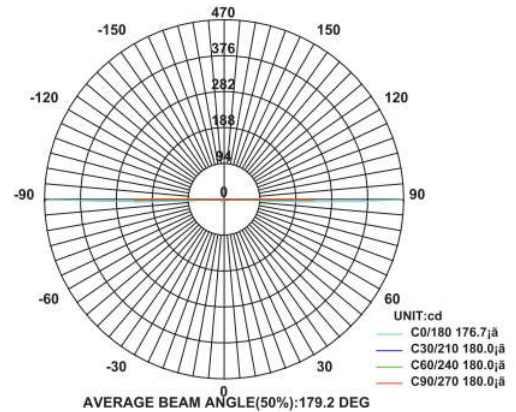

Wall Lights Outdoor

Model: iLED 3+3 U&D OD 19 – Narrow Beam

PRODUCT DESCRIPTION

The wall luminaire is made of die cast aluminium. It is available in 6 W and can emit light on one or two sides. Universal power supply/drivers with input range of 90 V to 305 V AC 50/60 Hz and PF >0.96. It is ideal for outdoor, garden and wall light.
Different fixture colours available on request.

SPECIFICATION

Material	: Ventilated powder coated die cast aluminium with narrow beam lens
Mounting	: Surface Mount
Power	: 6 W
Voltage	: 90 – 305 V AC 50/60 Hz
Power Factor	: >0.96
LED colors	: White 6000-6400 K Neutral White 4000-4500 K Warm White 2700-3000 K
Lumen Flux	: 120-140 lm/W (lumen efficacy: 160 -180 lm)
Dimension	: D-60 X W-40 X H-120 mm
Driver	: Internal
Operating Temp	: -40°C ~ + 70°C
CRI	: 85
IP Rating	: IP 65
Led used	: CREE ⇄
Dimmable Interface	: CASAMBI , Colour tunable (2700 K – 6000 K), DALI, Edge pulse/0/1-10 V dimming control (optional)

ORDERING INFORMATION

iLED	3+3	U&D	OD	19	W	WW	NW
Brand name	Rated Power	Up Down	Outdoor	Model No.	White	Warm White	Neutral White

The technical specifications may vary due to continuous improvement without prior notice.