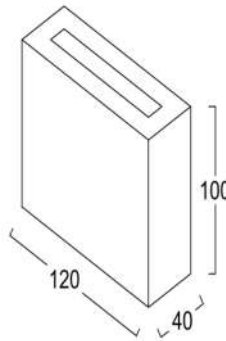

Wall Lights Outdoor

Model: iLED 3+3 U&D OD 19 – Narrow Beam

PRODUCT DESCRIPTION

The wall luminaire is made of die cast aluminium. It is available in 6 W and can emit light on one or two sides. Universal power supply/drivers with input range of 90 V to 305 V AC 50/60 Hz and PF >0.96. It is ideal for outdoor, garden and wall light.
Different fixture colours available on request.

SPECIFICATION

Material	: Ventilated powder coated die cast aluminium with narrow beam lens
Mounting	: Surface Mount
Power	: 6 W
Voltage	: 90 – 305 V AC 50/60 Hz
Power Factor	: >0.96
LED colors	: White 6000-6400 K Neutral White 4000-4500 K Warm White 2700-3000 K
Lumen Flux	: 120-140 lm/W (lumen efficacy: 160 -180 lm)
Dimension	: D-60 X W-40 X H-120 mm
Driver	: Internal
Operating Temp	: -40°C ~ + 70°C
CRI	: 85
IP Rating	: IP 65
Led used	: CREE ⇄
Dimmable Interface	: CASAMBI , Colour tunable (2700 K – 6000 K), DALI, Edge pulse/0/1-10 V dimming control (optional)