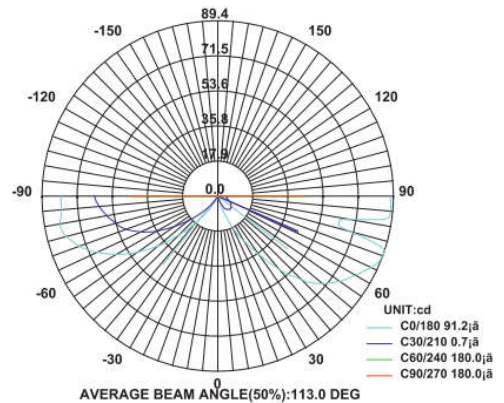

Wall Lights Outdoor

Model: iLED 3+3 U&D 8023 OD 18

PRODUCT DESCRIPTION

The wall luminaire is made of die cast aluminium. It is available in 6 W and can emit light on one or two sides. Universal power supply/drivers with input range of 90 V to 305 V AC 50/60 Hz and PF >0.96. It is ideal for outdoor, garden and wall light.
Different fixture colours available on request.

SPECIFICATION

Material	: Ventilated powder coated die cast aluminum with tempered glass
Mounting	: Surface Mount
Power	: 6 W
Voltage	: 90 – 305 V AC 50/60 Hz
Power Factor	: >0.96
LED colors	: White 6000-6400 K Neutral White 4000-4500 K Warm White 2700-3000 K
Lumen Flux	: 120-140 lm/W (lumen efficacy: 160 -180 lm)
Dimension	: D-115 X W-28 x H-90 mm
Driver	: Internal
Operating Temp	: -40°C ~ + 70°C
CRI	: 85
IP Rating	: IP 65
Led used	: CREE ⇄
Dimmable Interface	: CASAMBI , Colour tunable (2700 K – 6000 K), DALI, Edge pulse/0/1-10 V dimming control (optional)

ORDERING INFORMATION

iLED	3+3	U&D	OD	18	W	WW	NW
Brand name	Rated Power	Up Down	Outdoor	Model No.	White	Warm White	Neutral White

The technical specifications may vary due to continuous improvement without prior notice.