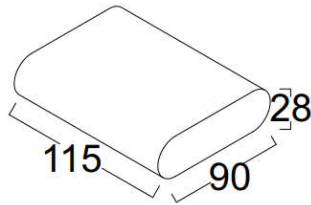

Wall Lights Outdoor

Model: iLED 3+3 U&D 8023 OD 18

PRODUCT DESCRIPTION

The wall luminaire is made of die cast aluminium. It is available in 6 W and can emit light on one or two sides. Universal power supply/drivers with input range of 90 V to 305 V AC 50/60 Hz and PF >0.96. It is ideal for outdoor, garden and wall light.
Different fixture colours available on request.

SPECIFICATION

Material	: Ventilated powder coated die cast aluminum with tempered glass
Mounting	: Surface Mount
Power	: 6 W
Voltage	: 90 – 305 V AC 50/60 Hz
Power Factor	: >0.96
LED colors	: White 6000-6400 K Neutral White 4000-4500 K Warm White 2700-3000 K
Lumen Flux	: 120-140 lm/W (lumen efficacy: 160 -180 lm)
Dimension	: D-115 X W-28 x H-90 mm
Driver	: Internal
Operating Temp	: -40°C ~ + 70°C
CRI	: 85
IP Rating	: IP 65
Led used	: CREE ⇄
Dimmable Interface	: CASAMBI , Colour tunable (2700 K – 6000 K), DALI, Edge pulse/0/1-10 V dimming control (optional)

ORDERING INFORMATION

iLED	3+3	U&D	OD	18	W	WW	NW
Brand name	Rated Power	Up Down	Outdoor	Model No.	White	Warm White	Neutral White

The technical specifications may vary due to continuous improvement without prior notice.