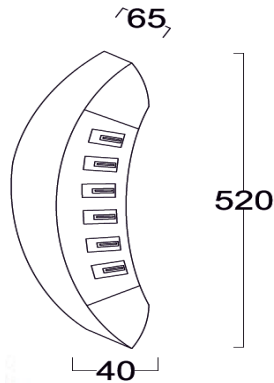

Garden Lights /wall light IP65

Model: iLED 30/40 GL 06

PRODUCT DESCRIPTION

The garden luminaire is made of die cast aluminium with clear diffuser and it is available in 30 W and 40 W. Universal power supply/drivers with input range of 90 V to 270 V AC 50/60 Hz and PF >0.96. It is ideal for garden, gate lights etc.

Different fixture colours available on request.

SPECIFICATION

Material	: Ventilated powder coated aluminum with reflector & clear diffuser
Mounting	: Wall mount
Power	: 30/40 W
Voltage	: 90 – 270 V AC 50/60 Hz
Power Factor	: >0.96
LED colors	: White 6000-6400 K Neutral White 4000-4500 K Warm White 2700-3000 K
Lumen Flux	: 120-140 lm/W (lumen efficacy: 160 -180 lm)
Dimension	: L-520 X W-80 X H-62 mm
Driver	: External
Operating Temp	: -40°C ~ + 70°C
CRI	: >85
IP Rating	: IP 65
Led used	: CREE ⇄
Dimmable Interface	: CASAMBI , Colour tunable (2700 K – 6000 K), DALI, Edge pulse/0/1-10 V dimming control (optional)