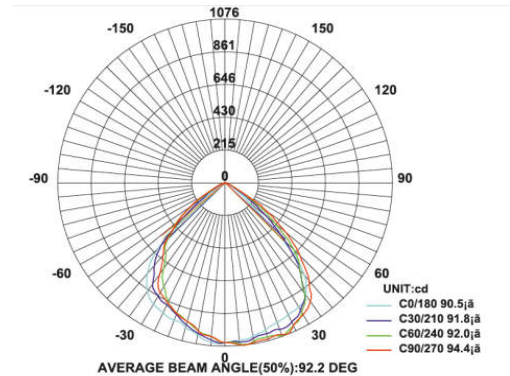

Garden Lights /wall light IP65

Model: iLED 30/40 GL 06

PRODUCT DESCRIPTION

The garden luminaire is made of die cast aluminium with clear diffuser and it is available in 30 W and 40 W. Universal power supply/drivers with input range of 90 V to 270 V AC 50/60 Hz and PF >0.96. It is ideal for garden, gate lights etc.

Different fixture colours available on request.

SPECIFICATION

Material	: Ventilated powder coated aluminum with reflector & clear diffuser
Mounting	: Wall mount
Power	: 30/40 W
Voltage	: 90 – 270 V AC 50/60 Hz
Power Factor	: >0.96
LED colors	: White 6000-6400 K Neutral White 4000-4500 K Warm White 2700-3000 K
Lumen Flux	: 120-140 lm/W (lumen efficacy: 160 -180 lm)
Dimension	: L-520 X W-80 X H-62 mm
Driver	: External
Operating Temp	: -40°C ~ + 70°C
CRI	: >85
IP Rating	: IP 65
Led used	: CREE ⇄
Dimmable Interface	: CASAMBI , Colour tunable (2700 K – 6000 K), DALI, Edge pulse/0/1-10 V dimming control (optional)