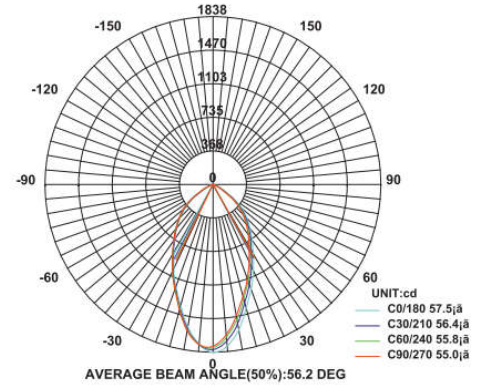

Hi Bay lights

Model: iLED 30 FL Black Eye 001

PRODUCT DESCRIPTION

The hi bay luminaire is made of ventilated aluminium with reflective hood / tempered glass and milky diffuser. depending on the fixture size it is available in the range from 30 W to 200 W. Universal power supply/drivers with input range of 85 V to 270 V AC, 50/60 Hz and PF >0.96. It is ideal for factory, warehouse, yard, super market, conventional centre, etc. *Different fixture colours available on request.*

SPECIFICATION

| | |
|--------------------|--|
| Material | : Ventilated aluminium with reflective hood & tempered glass |
| Mounting | : Suspended/Angular mounting |
| Power | : 30 W |
| Voltage | : 85 – 270 V AC 50/60 Hz |
| Power Factor | : >0.96 |
| LED colors | : White 6000-6400 K Neutral White 4000-4500 K Warm White 2700-3000 K |
| Lumen Flux | : 120-140 lm/W (lumen efficacy: 160 -180 lm) |
| Dimension | : D-190 X H-220 mm (with clamp H-250) |
| Driver | : External |
| Operating Temp | : -40°C ~ + 70°C |
| CRI | : 85 |
| IP Rating | : IP 67 |
| Led used | : CREE ⇄ |
| Dimmable Interface | : CASAMBI , Colour tunable (2700 K – 6000 K), DALI, Edge pulse/0/1-10 V dimming control (optional) |