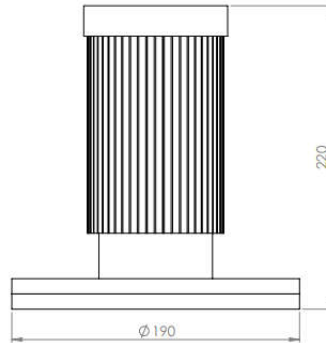

Hi Bay lights

Model: iLED 30 FL Black Eye 001

PRODUCT DESCRIPTION

The hi bay luminaire is made of ventilated aluminium with reflective hood / tempered glass and milky diffuser. depending on the fixture size it is available in the range from 30 W to 200 W. Universal power supply/drivers with input range of 85 V to 270 V AC, 50/60 Hz and PF >0.96. It is ideal for factory, warehouse, yard, super market, conventional centre, etc. *Different fixture colours available on request.*

SPECIFICATION

| | |
|--------------------|--|
| Material | : Ventilated aluminium with reflective hood & tempered glass |
| Mounting | : Suspended/Angular mounting |
| Power | : 30 W |
| Voltage | : 85 – 270 V AC 50/60 Hz |
| Power Factor | : >0.96 |
| LED colors | : White 6000-6400 K Neutral White 4000-4500 K Warm White 2700-3000 K |
| Lumen Flux | : 120-140 lm/W (lumen efficacy: 160 -180 lm) |
| Dimension | : D-190 X H-220 mm (with clamp H-250) |
| Driver | : External |
| Operating Temp | : -40°C ~ + 70°C |
| CRI | : 85 |
| IP Rating | : IP 67 |
| Led used | : CREE ⇄ |
| Dimmable Interface | : CASAMBI , Colour tunable (2700 K – 6000 K), DALI, Edge pulse/0/1-10 V dimming control (optional) |