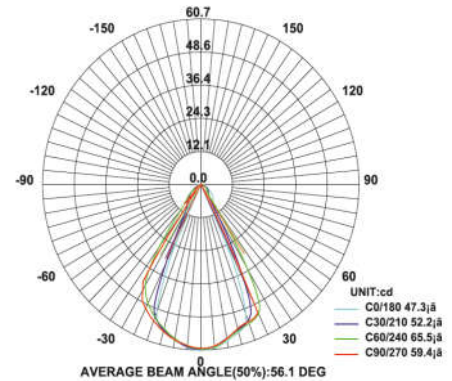

Inwall Light indoor

Model: iLED 1/3 IWL CED 02

PRODUCT DESCRIPTION

This recessed mount luminaires is in the range of 1 W and 3W . Universal power supply/drivers with input range of 90 V to 305 V AC,50/60 HZ and PF >0.95. The material used is Aluminum die cast with powder coating. It is ideal for bedroom, stairs, passages, corridors etc. *Different fixture colours available on request.*

SPECIFICATION

| | |
|--------------------|--|
| Material | : Aluminum die cast with powder coating |
| Lumen Efficacy | : 160 – 180 lumens |
| Mounting | : In wall, Recess mount |
| Power | : 1W/ 3W |
| Voltage | : 90 V to 305 V AC , 50/60HZ |
| Power Factor | : >0.95 |
| LED colors | : White 6000-6400 K Neutral White 4000-4500 K Warm White 2700-3000 K |
| Lumen Flux | : 120-140 lm/W |
| Dimension | : L-50 X W-50 X H-30 mm L-45 X W-45 X H-30mm |
| Cut out dimension | :L-29 X W-29 X H-28mm |
| Driver | : external |
| Operating Temp | : -40°C ~ + 70°C |
| CRI | : >85 |
| IP Rating | : IP 20 (OPTIONAL IP65) |
| Led used | : CREE ⇄ |
| Dimmable Interface | : CAS ▲ MBI , Colour tunable (2700 K – 6000 K), DALI, Edge pulse/0/1-10 V dimming control (optional) |