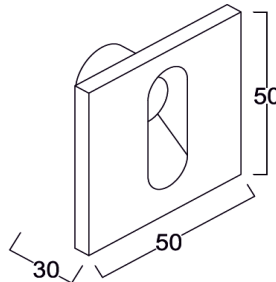

Inwall Light indoor

Model: iLED 1/3 IWL CED 02

PRODUCT DESCRIPTION

This recessed mount luminaires is in the range of 1 W and 3W . Universal power supply/drivers with input range of 90 V to 305 V AC,50/60 HZ and PF >0.95. The material used is Aluminum die cast with powder coating. It is ideal for bedroom, stairs, passages, corridors etc. *Different fixture colours available on request.*

SPECIFICATION

| | |
|--------------------|--|
| Material | : Aluminum die cast with powder coating |
| Lumen Efficacy | : 160 – 180 lumens |
| Mounting | : In wall, Recess mount |
| Power | : 1W/ 3W |
| Voltage | : 90 V to 305 V AC , 50/60HZ |
| Power Factor | : >0.95 |
| LED colors | : White 6000-6400 K Neutral White 4000-4500 K Warm White 2700-3000 K |
| Lumen Flux | : 120-140 lm/W |
| Dimension | : L-50 X W-50 X H-30 mm L-45 X W-45 X H-30mm |
| Cut out dimension | :L-29 X W-29 X H-28mm |
| Driver | : external |
| Operating Temp | : -40°C ~ + 70°C |
| CRI | : >85 |
| IP Rating | : IP 20 (OPTIONAL IP65) |
| Led used | : CREE ⇄ |
| Dimmable Interface | : CAS ▲ MBI , Colour tunable (2700 K – 6000 K), DALI, Edge pulse/0/1-10 V dimming control (optional) |