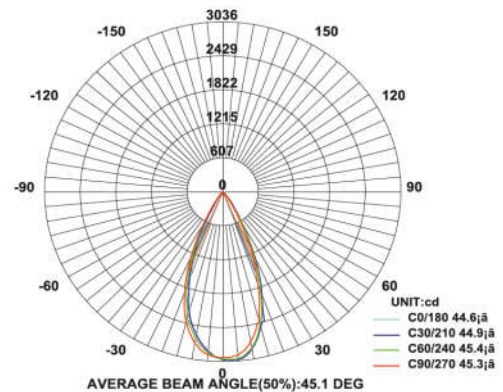

RECESS MOUNT FRAME LUMINAIRE

Model: ILED 2*18 RRF W/WW

PRODUCT DESCRIPTION

The recess mount luminaires are in the range of 10 - 18 W. Universal power supply/drivers with input range of 90 V to 270 V AC 50/60 Hz and PF >0.96. It is ideal for hotel, showroom, office, auditorium etc.

Different fixture colours available on request.

SPECIFICATION

Type	: Non Removable
Material	: Aluminum die casting
Mounting	: Recess mount
Power	: 10 W
Voltage	: 90 – 270 V AC 50/60 Hz
Power Factor	: >0.96
LED colors	: White 6000-6400 K Neutral White 4000-4500 K Warm White 2700-3000 K
Lumen Flux	: 120-140 lm/W (lumen efficacy: 160 -180 lm)
Dimension	: L-220 X W-120 X H-125 mm
Cut-out Dimension	: L-195 X W-95 mm
Driver	: Internal
Operating Temp	: -40°C ~ + 70°C
CRI	: 85
IP Rating	: IP 20
Led used	: CREE
Dimmable Interface	: CASAMBI , Colour tunable (2700 K – 6000 K), DALI, Edge pulse/0/1-10 V dimming control (optional)

ORDERING INFORMATION

iLED	10	RRF	W	WW	NW
Brand name	Rated Power	Retrofit	White	Warm White	Neutral White

The technical specifications may vary due to continuous improvement without prior notice.

*Logos of products and companies are used for reference