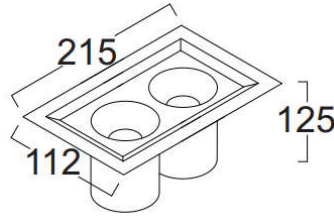

RECESS MOUNT FRAME LUMINAIRE

Model: ILED 2*18 RRF W/WW

PRODUCT DESCRIPTION

The recess mount luminaires are in the range of 10 - 18 W. Universal power supply/drivers with input range of 90 V to 270 V AC 50/60 Hz and PF >0.96. It is ideal for hotel, showroom, office, auditorium etc.

Different fixture colours available on request.

SPECIFICATION

Type	: Non Removable
Material	: Aluminum die casting
Mounting	: Recess mount
Power	: 10 W
Voltage	: 90 – 270 V AC 50/60 Hz
Power Factor	: >0.96
LED colors	: White 6000-6400 K Neutral White 4000-4500 K Warm White 2700-3000 K
Lumen Flux	: 120-140 lm/W (lumen efficacy: 160 -180 lm)
Dimension	: L-220 X W-120 X H-125 mm
Cut-out Dimension	: L-195 X W-95 mm
Driver	: Internal
Operating Temp	: -40°C ~ + 70°C
CRI	: 85
IP Rating	: IP 20
Led used	: CREE
Dimmable Interface	: CASAMBI , Colour tunable (2700 K – 6000 K), DALI, Edge pulse/0/1-10 V dimming control (optional)