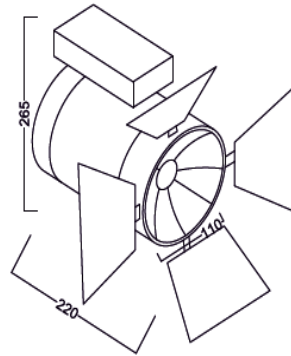

Track Lights

Model: iLED 24 TRL COB 06

PRODUCT DESCRIPTION

The track light luminaire is made of aluminium and it is available in the range of 10 W to 40 W. Universal power supply/drivers with input range of 90 V to 270 V AC 50/60 Hz and PF >0.96. It is ideal for hotel, apartments, textiles & jewellery etc. *Different fixture colours available on request.*

SPECIFICATION

Material	: Powder coated aluminum with lens & toughened glass
Power	: 24 W
Voltage	: 90 – 270 V AC 50/60 Hz
Power Factor	: >0.96
LED colors	: White 6000-6400 K Neutral White 4000-4500 K Warm White 2700-3000 K
Lumen Flux	: 120-140 lm/W (lumen efficacy: 160 -180 lm)
Dimension	: L-220 X W-110 X H-265 mm
Driver	: Internal
Operating Temp	: -40°C ~ + 70°C
CRI	: 85
IP Rating	: IP 20
Led used	: CREE ⇄
Dimmable Interface	: CASAMBI , Colour tunable (2700 K – 6000 K), DALI, Edge pulse/0/1-10 V dimming control (optional)

BEAM ANGLE

ORDERING INFORMATION

iLED	24	TRL	06	W	WW	NW
Brand name	Rated Power	Track Light	Model No.	White	Warm White	Neutral White

The technical specifications may vary due to continuous improvement without prior notice.