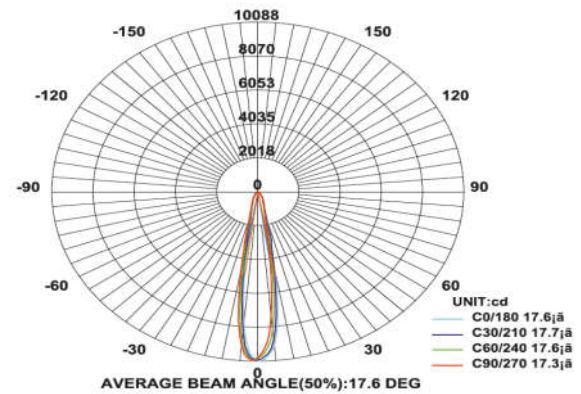

Track Lights

Model: iLED 24 TRL COB 06

PRODUCT DESCRIPTION

The track light luminaire is made of aluminium and it is available in the range of 10 W to 40 W. Universal power supply/drivers with input range of 90 V to 270 V AC 50/60 Hz and PF >0.96. It is ideal for hotel, apartments, textiles & jewellery etc. *Different fixture colours available on request.*

SPECIFICATION

Material	: Powder coated aluminum with lens & toughened glass
Power	: 24 W
Voltage	: 90 – 270 V AC 50/60 Hz
Power Factor	: >0.96
LED colors	: White 6000-6400 K Neutral White 4000-4500 K Warm White 2700-3000 K
Lumen Flux	: 120-140 lm/W (lumen efficacy: 160 -180 lm)
Dimension	: L-220 X W-110 X H-265 mm
Driver	: Internal
Operating Temp	: -40°C ~ + 70°C
CRI	: 85
IP Rating	: IP 20
Led used	: CREE ⇄
Dimmable Interface	: CASAMBI , Colour tunable (2700 K – 6000 K), DALI, Edge pulse/0/1-10 V dimming control (optional)

BEAM ANGLE

ORDERING INFORMATION

iLED	24	TRL	06	W	WW	NW
Brand name	Rated Power	Track Light	Model No.	White	Warm White	Neutral White

The technical specifications may vary due to continuous improvement without prior notice.