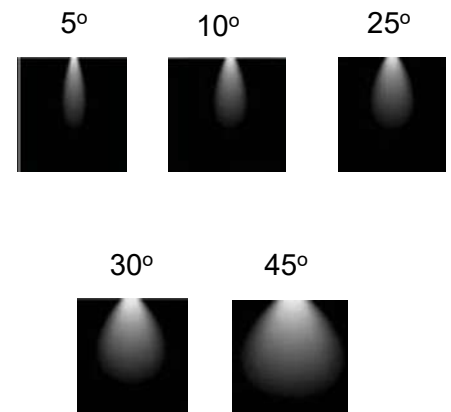

Track Lights

Model: iLED 24 TRL COB 06

PRODUCT DESCRIPTION

The track light luminaire is made of aluminium and it is available in the range of 10 W to 40 W. Universal power supply/drivers with input range of 90 V to 270 V AC 50/60 Hz and PF >0.96. It is ideal for hotel, apartments, textiles & jewellery etc. *Different fixture colours available on request.*

SPECIFICATION

Material	: Powder coated aluminum with lens & toughened glass
Power	: 24 W
Voltage	: 90 – 270 V AC 50/60 Hz
Power Factor	: >0.96
LED colors	: White 6000-6400 K Neutral White 4000-4500 K Warm White 2700-3000 K
Lumen Flux	: 120-140 lm/W (lumen efficacy: 160 -180 lm)
Dimension	: L-220 X W-110 X H-265 mm
Driver	: Internal
Operating Temp	: -40°C ~ + 70°C
CRI	: 85
IP Rating	: IP 20
Led used	: CREE ⇄
Dimmable Interface	: CASAMBI , Colour tunable (2700 K – 6000 K), DALI, Edge pulse/0/1-10 V dimming control (optional)

BEAM ANGLE

ORDERING INFORMATION

iLED	24	TRL	06	W	WW	NW
Brand name	Rated Power	Track Light	Model No.	White	Warm White	Neutral White

The technical specifications may vary due to continuous improvement without prior notice.