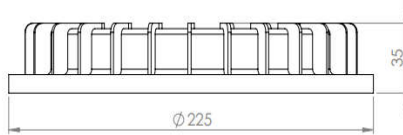

Panel Down Lights Milky (Back Lit)

Model: iLED 24 PDL 03

PRODUCT DESCRIPTION

The Back lit panel down luminaire is made of aluminium housing with PMMA high transitive milky diffuser and depending on the fixture size it is available in the range of 24 W. Universal power supply/drivers with input range of 90 V to 270 V AC, 50/60 Hz and PF >0.96. It is ideal for hotel, showroom, home, office, theatres, auditorium, etc.

Different fixture colours available on request.

SPECIFICATION

Material	: Powder coated aluminium housing with PMMA high transitive milky diffuser
Mounting	: Recessed mount
Power	: 24 W
Voltage	: 90 – 270 V AC 50/60 Hz
Power Factor	: >0.96
LED colors	: White 6000-6400 K Neutral White 4000-4500 K Warm White 2700-3000 K
Lumen Flux	: 120-140 lm/W (lumen efficacy: 160 -180 lm)
Dimension	: D-225 X H-35 mm D-200mm
Cut-out diameter	: 200 mm 175mm
Driver	: External
Operating Temp	: -40°C ~ + 70°C
CRI	: 85
IP Rating	: IP 20
Led used	: CREE ⇄
Dimmable Interface	: CASAMBI , Colour tunable (2700 K – 6000 K), DALI, Edge pulse/0/1-10 V dimming control (optional)