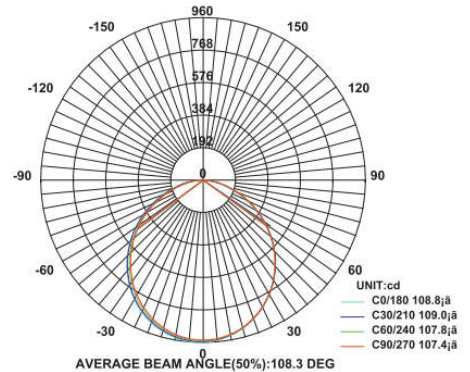

Panel Down Lights Milky (Back Lit)

Model: iLED 24 PDL 03

PRODUCT DESCRIPTION

The Back lit panel down luminaire is made of aluminium housing with PMMA high transitive milky diffuser and depending on the fixture size it is available in the range of 24 W. Universal power supply/drivers with input range of 90 V to 270 V AC, 50/60 Hz and PF >0.96. It is ideal for hotel, showroom, home, office, theatres, auditorium, etc.

Different fixture colours available on request.

SPECIFICATION

Material	: Powder coated aluminium housing with PMMA high transitive milky diffuser
Mounting	: Recessed mount
Power	: 24 W
Voltage	: 90 – 270 V AC 50/60 Hz
Power Factor	: >0.96
LED colors	: White 6000-6400 K Neutral White 4000-4500 K Warm White 2700-3000 K
Lumen Flux	: 120-140 lm/W (lumen efficacy: 160 -180 lm)
Dimension	: D-225 X H-35 mm D-200mm
Cut-out diameter	: 200 mm 175mm
Driver	: External
Operating Temp	: -40°C ~ + 70°C
CRI	: 85
IP Rating	: IP 20
Led used	: CREE ⇄
Dimmable Interface	: CASAMBI , Colour tunable (2700 K – 6000 K), DALI, Edge pulse/0/1-10 V dimming control (optional)

ORDERING INFORMATION

iLED	24	PDL	03	W	WW	NW
Brand name	Rated Power	Panel Down Light	Model No.	White	Warm White	Neutral White

The technical specifications may vary due to continuous improvement without prior notice.