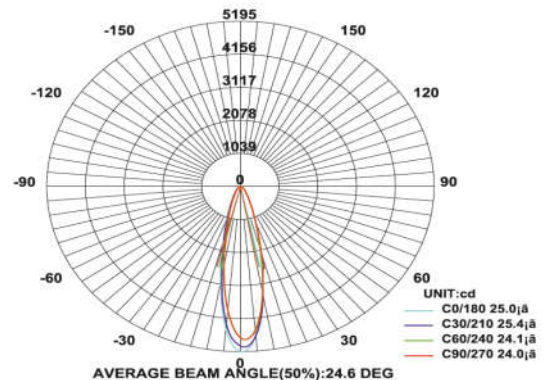

Jewellery & Showcase Display Light

Model: iLED 24 JL 06

PRODUCT DESCRIPTION

The Jewellery & Showcase Display Light is in the range of 24 W. And can be customised to required wattage & height. Universal power supply/drivers with input range of 90 V to 305 V AC 50/60 Hz and PF >0.95 are provided. The material used is Aluminum with adjustable head & PMMA optics . It is ideal Vertical rack of multishelf to focus the jewellery, showcase, rooms, readings etc.

Different fixture colours available on request.

SPECIFICATION

Material	: Aluminum with adjustable head & PMMA optics
Lumen Efficacy	: 160 – 180 lumens
Mounting	: Surface mount
Power	: 24W
Voltage	: 90 V to 305 V AC 50/60 Hz
Power Factor	: >0.95
LED colors	: White 6000-6400 K Neutral White 4000-4500 K Warm White 2700-3000 K
Lumen Flux	: 120-140 lm/W
Dimension	: D-40 X W- 50 X H-1120 mm H-313mm
Driver	: External
Operating Temp	: -40°C ~ + 70°C
CRI	: >85
IP Rating	: IP 20
Led used	: CREE ⇄
Dimmable Interface	: CASAMBI, Colour tunable (2700 K – 6000 K), DALI, Edge pulse/0/1-10 V dimming control (optional)

ORDERING INFORMATION

iLED	24	JL	06	W	WW	NW
Brand name	Rated Power	Jewel Light	Model No.	White	Warm White	Neutral White

The technical specifications may vary due to continuous improvement without prior notice.

*Logos of products and companies are used for reference

www.iled.in

iLED Lighting Systems Pvt Ltd
Chennai, Tamil Nadu, India 600096