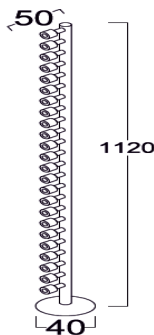

## Jewellery & Showcase Display Light

**Model:** iLED 24 JL 06

### PRODUCT DESCRIPTION

The Jewellery & Showcase Display Light is in the range of 24 W. And can be customised to required wattage & height. Universal power supply/drivers with input range of 90 V to 305 V AC 50/60 Hz and PF >0.95 are provided. The material used is Aluminum with adjustable head & PMMA optics . It is ideal Vertical rack of multishelf to focus the jewellery, showcase, rooms, readings etc.

### SPECIFICATION

Material	: Aluminum with adjustable head & PMMA optics
Lumen Efficacy	: 160 – 180 lumens
Mounting	: Surface mount
Power	: 24W
Voltage	: 90 V to 305 V AC 50/60 Hz
Power Factor	: >0.95
LED colors	: White 6000-6400 K Neutral White 4000-4500 K Warm White 2700-3000 K
Lumen Flux	: 120-140 lm/W
Dimension	: D-40 X W- 50 X H-1120 mm H-313mm
Driver	: External
Operating Temp	: -40°C ~ + 70°C
CRI	: >85
IP Rating	: IP 20
Led used	: <b>CREE</b> ⇄
Dimmable Interface	: <b>CASAMBI</b> , Colour tunable (2700 K – 6000 K), DALI, Edge pulse/0/1-10 V dimming control (optional)