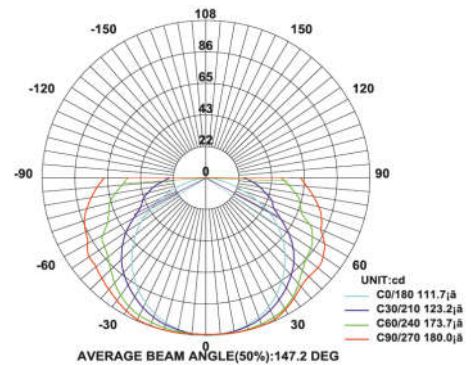

Tube Lights

Model: iLED 20/24 TL T8 04

PRODUCT DESCRIPTION

The tube light luminaire is made of aluminium and depending on the size it is available in 20 W and 24 W. Universal power supply/drivers with input range of 90 V to 270 V AC 50/60 Hz and PF >0.96. It is ideal for hotel, showroom, home, office, theatres, auditorium, etc. *Different fixture colours available on request.*

SPECIFICATION

Material	: Aluminum housing with PCB with polycarbonate Milky cover
Power	: 20/24 W
Voltage	: 90 – 270 V AC 50/60 Hz
Power Factor	: >0.96
LED colors	: White 6000-6400 K Neutral White 4000-4500 K Warm White 2700-3000 K
Lumen Flux	: 120-140 lm/W (lumen efficacy: 160 -180 lm)
Dimension	: L-1180 X W-30 X H-35 mm
Driver	: Internal
Operating Temp	: -40°C ~ + 70°C
CRI	: 85
IP Rating	: IP 20
Led used	: CREE ⇄
Dimmable Interface	: CASAMBI , Colour tunable (2700 K – 6000 K), DALI, Edge pulse/0/1-10 V dimming control (optional)

ORDERING INFORMATION

iLED	20/24	TL	04	W	WW	NW
Brand Name	Rated Power	Tube Light	Model No.	White	Warm White	Neutral White