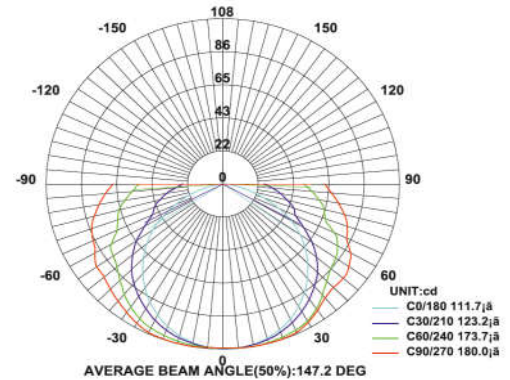

Tube Lights

Model: iLED 20/24 TL T8 05-Retro

PRODUCT DESCRIPTION

The tube light luminaire is made of aluminium and depending on the size it is available in 20 W and 24 W. Universal power supply/drivers with input range of 90 V to 270 V AC 50/60 Hz and PF >0.96. It is ideal for hotel, showroom, home, office, theatres, auditorium, etc.
Different fixture colours available on request.

SPECIFICATION

Material	: Aluminum housing with PCB with polycarbonate Milky cover
Power	: 20/24 W
Voltage	: 90 – 270 V AC 50/60 Hz
Power Factor	: >0.96
LED colors	: White 6000-6400 K Neutral White 4000-4500 K Warm White 2700-3000 K
Lumen Flux	: 120-140 lm/W (lumen efficacy: 160 -180 lm)
Dimension	: L-1220 X W-35 X H-35 mm
Driver	: Internal
Operating Temp	: -40°C ~ + 70°C
CRI	: 85
IP Rating	: IP 20
Led used	: CREE ⇄
Dimmable Interface	: CASAMBI , Colour tunable (2700 K – 6000 K), DALI, Edge pulse/0/1-10 V dimming control (optional)

ORDERING INFORMATION

iLED	20/24	TL	05	W	WW	NW
Brand Name	Rated Power	Tube Light	Model No.	White	Warm White	Neutral White

The technical specifications may vary due to continuous improvement without prior notice.