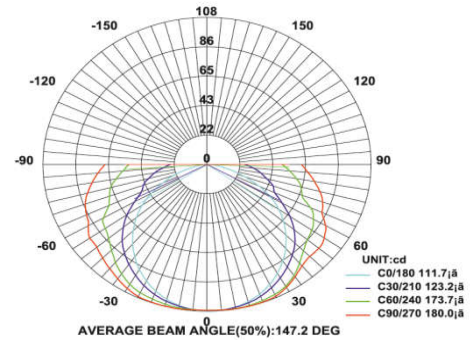

Tube Lights

Model: iLED 20 TL T5 03

PRODUCT DESCRIPTION

The tube light luminaire is made of aluminium and depending on the size it is available in the range of 5 W to 48 W. Universal power supply/drivers with input range of 90 V to 270 V AC 50/60 Hz and PF >0.96. It is ideal for hotel, showroom, home, office, theatres, auditorium, etc. *Different fixture colours available on request.*

SPECIFICATION

Material	: Aluminum housing with PCB with polycarbonate Milky cover
Power	: 20 W
Voltage	: 90 – 270 V AC 50/60 Hz
Power Factor	: >0.96
LED colors	: White 6000-6400 K Neutral White 4000-4500 K Warm White 2700-3000 K
Lumen Flux	: 120-140 lm/W (lumen efficacy: 160 -180 lm)
Dimension	: L-1180 X W-23 X H-35 mm
Driver	: Internal
Operating Temp	: -40°C ~ + 70°C
CRI	: 85
IP Rating	: IP 20
Led used	: CREE ⇄
Dimmable Interface	: CASAMBI , Colour tunable (2700 K – 6000 K), DALI, Edge pulse/0/1-10 V dimming control (optional)

ORDERING INFORMATION

iLED	20	TL	03	W	WW	NW
Brand Name	Rated Power	Tube Light	Model No.	White	Warm White	Neutral White

The technical specifications may vary due to continuous improvement without prior notice.