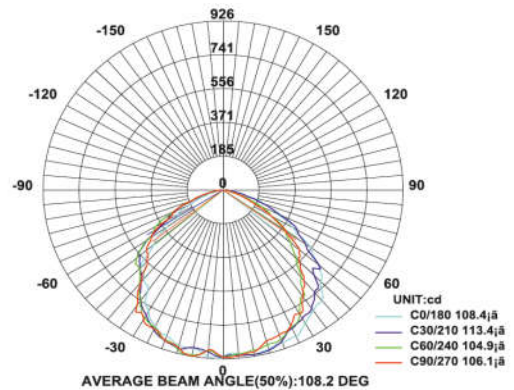

Street Lights

Model: iLED 20,30,45,60,90 ST 02

PRODUCT DESCRIPTION

The Street luminaire are in the range of 14 W, 20 W, 30 W, 36W, 40W,45 W, 60 W, 72W, 80 W, 90W. Universal power supply/drivers with input range of 90 V to 305 V AC 50/60 Hz and PF >0.95. The material used is Powder coated aluminum die casting with PMMA lens and tempered glass. It is ideal for street/road, pathway, garden, stadium, etc.

Different fixture colours available on request.

SPECIFICATION

Material	: Powder coated aluminum die casting with PMMA lens and tempered glass
Mounting	: Aluminum / GI pole
Lumen Efficacy	: 160 – 180 lumens
Power	: 20/25W
Voltage	: 90 V to 305 V AC 50/60 Hz
Power Factor	: >0.95
LED colors	: White 6000-6400 K Neutral White 4000-4500 K Warm White 2700-3000 K
Lumen Flux	: 120-140 lm/W
Dimension	: L-78 X H-325 X W-70 mm
Pole	: 3 metre
Driver	: Internal
Operating Temp	: -40°C ~ + 70°C
CRI	: 85
IP Rating	: IP 65/67
Led used	: CREE ⇄
Dimmable Interface	: CASAMBI , Colour tunable (2700 K – 6000 K), DALI, Edge pulse/0/1-10 V dimming control (optional)

ORDERING INFORMATION

iLED	20/25	ST	02	W	WW	NW
Brand name	Rated Power			White	Warm White	Neutral White

The technical specifications may vary due to continuous improvement without prior notice.

*Logos of products and companies are used for reference