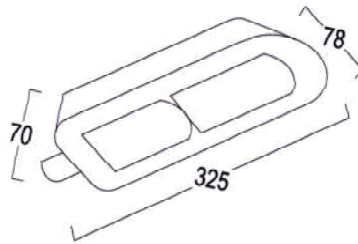

Street Lights

Model: iLED 20,30,45,60,90 ST 02

PRODUCT DESCRIPTION

The Street luminaire are in the range of 14 W, 20 W, 30 W, 36W, 40W,45 W, 60 W, 72W, 80 W, 90W. Universal power supply/drivers with input range of 90 V to 305 V AC 50/60 Hz and PF >0.95. The material used is Powder coated aluminum die casting with PMMA lens and tempered glass. It is ideal for street/road, pathway, garden, stadium, etc.

Different fixture colours available on request.

SPECIFICATION

Material	: Powder coated aluminum die casting with PMMA lens and tempered glass
Mounting	: Aluminum / GI pole
Lumen Efficacy	: 160 – 180 lumens
Power	: 20/25W
Voltage	: 90 V to 305 V AC 50/60 Hz
Power Factor	: >0.95
LED colors	: White 6000-6400 K Neutral White 4000-4500 K Warm White 2700-3000 K
Lumen Flux	: 120-140 lm/W
Dimension	: L-78 X H-325 X W-70 mm
Pole	: 3 metre
Driver	: Internal
Operating Temp	: -40°C ~ + 70°C
CRI	: 85
IP Rating	: IP 65/67
Led used	: CREE ⇄
Dimmable Interface	: CASAMBI , Colour tunable (2700 K – 6000 K), DALI, Edge pulse/0/1-10 V dimming control (optional)