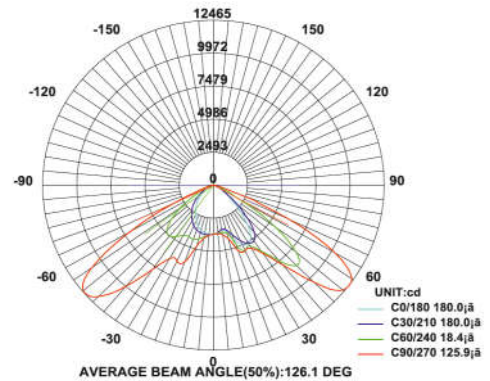

Sports Light/Hi Bay Lights Adjustable

Model: iLED 160 HB/FL 03

PRODUCT DESCRIPTION

The Sports Light/Hi Bay Lights luminaires are in the range of 160 W. Universal power supply/drivers with input range of 90 V to 305 V AC 50/60 Hz and PF >0.95.

Material	: Ventilated aluminum die cast with wide Beam PMMA lens
Lumen Efficacy	: 160 – 180 lumens
Mounting	: Suspended/Angular mounting
Power	: 160 W
Voltage	: 90 V to 305 V AC 50/60 Hz
Power Factor	: >0.95
LED colors	: White 6000-6400 K Neutral White 4000-4500 K Warm White 2700-3000 K
Lumen Flux	: 120-140 lm/W
Dimension	: L-500 X W-275 X H-200 mm H-180mm
Driver	: External
Operating Temp	: -40°C ~ + 70°C
CRI	: 85
IP Rating	: IP65/IP67
Angle	: 80°, 145°
Led used	: CREE
Dimmable Interface	: CASAMBI , Colour tunable (2700 K – 6000 K), DALI, Edge pulse/0/1-10 V dimming control (optional)

BEAM ANGLE

ORDERING INFORMATION

iLED	160	HB	03	W	WW	NW
Brand Name	Rated Power	Hi Bay	Model No.	White	Warm White	Neutral White

The technical specifications may vary due to continuous improvement without prior notice.