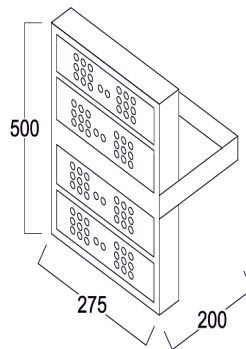

Sports Light/Hi Bay Lights Adjustable

Model: iLED 160 HB/FL 03

PRODUCT DESCRIPTION

The Sports Light/Hi Bay Lights luminaires are in the range of 160 W. Universal power supply/drivers with input range of 90 V to 305 V AC 50/60 Hz and PF >0.95.

The material used is Ventilated aluminum die cast with wide beam PMMA lens. It is ideal for SPORTS FACILITY, factory, warehouse, yard, supermarket etc.

Different fixture colours available on request.

SPECIFICATION

Material	: Ventilated aluminum die cast with wide Beam PMMA lens
Lumen Efficacy	: 160 – 180 lumens
Mounting	: Suspended/Angular mounting
Power	: 160 W
Voltage	: 90 V to 305 V AC 50/60 Hz
Power Factor	: >0.95
LED colors	: White 6000-6400 K Neutral White 4000-4500 K Warm White 2700-3000 K
Lumen Flux	: 120-140 lm/W
Dimension	: L-500 X W-275 X H-200 mm H-180mm
Driver	: External
Operating Temp	: -40°C ~ + 70°C
CRI	: 85
IP Rating	: IP65/IP67
Angle	: 80°, 145°
Led used	: CREE
Dimmable Interface	: CASAMBI , Colour tunable (2700 K – 6000 K), DALI, Edge pulse/0/1-10 V dimming control (optional)