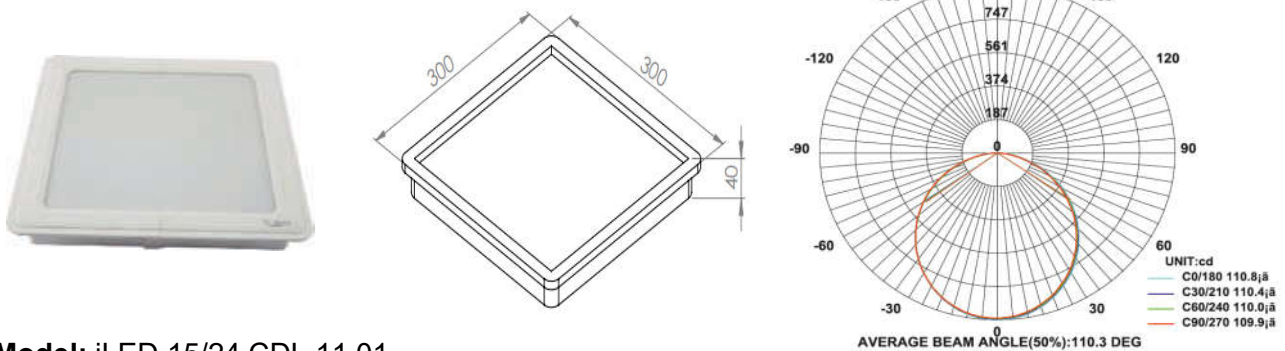

Recess Mount Ceiling Down Lights(back lit)

Model: iLED 15/24 CDL 11 01

PRODUCT DESCRIPTION

The recessed mount luminaires are in the range of 15 W and 24 W. Universal power supply/drivers with input range of 90 V to 305 V AC, 50/60 Hz and PF >0.95. The material used is Abs plastic frame with PMMA high transitive milky diffuser & Aluminium back plate. It is ideal for commercial office, showroom, parking, corridors etc.

Different fixture colours available on request.

SPECIFICATION

Material	: Abs plastic Frame with PMMA high transitive milky diffuser & Aluminium back plate
Lumen Efficacy	: 160 – 180 lumens
Mounting	: Recess
Power	: 15/24 W
Voltage	: 90 V to 305 V AC, 50/60 Hz
Power Factor	: >0.95
LED colors	: White 6000-6400 K Neutral White 4000-4500 K Warm White 2700-3000 K
Lumen Flux	: 120-140 lm/W
Dimension	: L-300 X W-300 X H-40 mm
Cut-out Dia	: 275 X 275 X 40 mm
Driver	: External
Operating Temp	: -40°C ~ + 70°C
CRI	: 85
IP Rating	: IP 20
Led used	: CREE ⇄
Dimmable Interface	: CASAMBI , Colour tunable (2700 K – 6000 K), DALI, Edge pulse/0/1-10 V dimming control (optional)

ORDERING INFORMATION

iLED	15/24	CDL	01	W	WW	NW
Brand name	Rated Power	Ceiling down Light	Model No.	White	Warm White	Neutral White

The technical specifications may vary due to continuous improvement without prior notice.