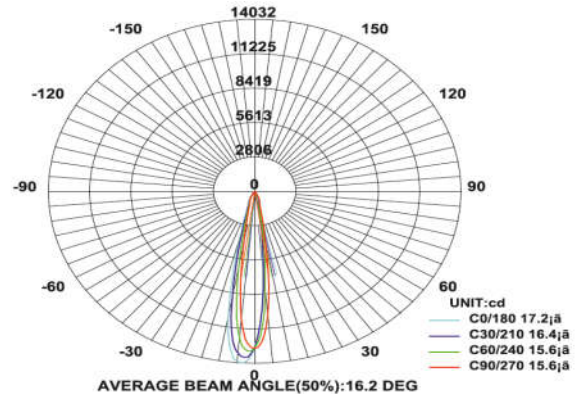

Track Lights

Model: iLED 15+15 TRL COB 05

PRODUCT DESCRIPTION

The track light luminaire is made of aluminium and it is available in the range of 10 W to 40 W. Universal power supply/drivers with input range of 90 V to 270 V AC 50/60 Hz and PF >0.96. It is ideal for hotel, apartments, textiles & jewellery etc. *Different fixture colours available on request.*

SPECIFICATION

Material	: Powder coated aluminum with toughened glass with reflector lens
Power	: 30 W
Voltage	: 90 – 270 V AC 50/60 Hz
Power Factor	: >0.96
LED colors	: White 6000-6400 K Neutral White 4000-4500 K Warm White 2700-3000 K
Lumen Flux	: 120-140 lm/W (lumen efficacy: 160 -180 lm)
Dimension	: L-225 X W-220 X H-97 mm
Driver	: Internal
Operating Temp	: -40°C ~ + 70°C
CRI	: 85
IP Rating	: IP 20
Led used	: CREE ⇄
Dimmable Interface	: CASAMBI , Colour tunable (2700 K – 6000 K), DALI, Edge pulse/0/1-10 V dimming control (optional)

BEAM ANGLE

ORDERING INFORMATION

iLED	30	TRL	05	W	WW	NW
Brand name	Rated Power	Track Light	Model No.	White	Warm White	Neutral White

The technical specifications may vary due to continuous improvement without prior notice.