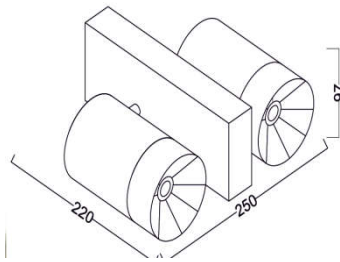

Track Lights

Model: iLED 15+15 TRL COB 05

PRODUCT DESCRIPTION

The track light luminaire is made of aluminium and it is available in the range of 10 W to 40 W. Universal power supply/drivers with input range of 90 V to 270 V AC 50/60 Hz and PF >0.96. It is ideal for hotel, apartments, textiles & jewellery etc. *Different fixture colours available on request.*

SPECIFICATION

Material	: Powder coated aluminum with toughened glass with reflector lens
Power	: 30 W
Voltage	: 90 – 270 V AC 50/60 Hz
Power Factor	: >0.96
LED colors	: White 6000-6400 K Neutral White 4000-4500 K Warm White 2700-3000 K
Lumen Flux	: 120-140 lm/W (lumen efficacy: 160 -180 lm)
Dimension	: L-225 X W-220 X H-97 mm
Driver	: Internal
Operating Temp	: -40°C ~ + 70°C
CRI	: 85
IP Rating	: IP 20
Led used	: CREE ⇄
Dimmable Interface	: CASAMBI , Colour tunable (2700 K – 6000 K), DALI, Edge pulse/0/1-10 V dimming control (optional)

BEAM ANGLE

ORDERING INFORMATION

iLED	30	TRL	05	W	WW	NW
Brand name	Rated Power	Track Light	Model No.	White	Warm White	Neutral White

The technical specifications may vary due to continuous improvement without prior notice.