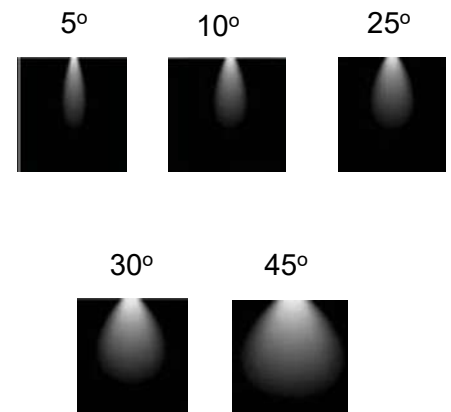

Track Lights

Model: iLED 15+15 TRL COB 05

PRODUCT DESCRIPTION

The track light luminaire is made of aluminium and it is available in the range of 10 W to 40 W. Universal power supply/drivers with input range of 90 V to 270 V AC 50/60 Hz and PF >0.96. It is ideal for hotel, apartments, textiles & jewellery etc. *Different fixture colours available on request.*

SPECIFICATION

Material	: Powder coated aluminum with toughened glass with reflector lens
Power	: 30 W
Voltage	: 90 – 270 V AC 50/60 Hz
Power Factor	: >0.96
LED colors	: White 6000-6400 K Neutral White 4000-4500 K Warm White 2700-3000 K
Lumen Flux	: 120-140 lm/W (lumen efficacy: 160 -180 lm)
Dimension	: L-225 X W-220 X H-97 mm
Driver	: Internal
Operating Temp	: -40°C ~ + 70°C
CRI	: 85
IP Rating	: IP 20
Led used	: CREE ⇄
Dimmable Interface	: CASAMBI , Colour tunable (2700 K – 6000 K), DALI, Edge pulse/0/1-10 V dimming control (optional)

BEAM ANGLE

ORDERING INFORMATION

iLED	30	TRL	05	W	WW	NW
Brand name	Rated Power	Track Light	Model No.	White	Warm White	Neutral White

The technical specifications may vary due to continuous improvement without prior notice.