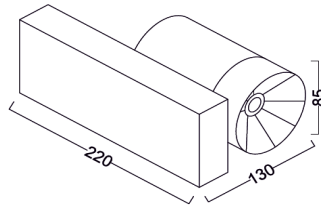

Track Lights

Model: iLED 15 TRL COB 04

PRODUCT DESCRIPTION

The track light luminaire is made of aluminium and it is available in the range of 10 W to 40 W. Universal power supply/drivers with input range of 90 V to 270 V AC 50/60 Hz and PF >0.96. It is ideal for hotel, apartments, textiles & jewellery etc. *Different fixture colours available on request.*

SPECIFICATION

Material	: Powder coated aluminum with toughened glass with reflector
Power	: 15 W
Voltage	: 90 – 270 V AC 50/60 Hz
Power Factor	: >0.96
LED colors	: White 6000-6400 K Neutral White 4000-4500 K Warm White 2700-3000 K
Lumen Flux	: 120-140 lm/W (lumen efficacy: 160 -180 lm)
Dimension	: L-220 X W-85X H-130 mm
Driver	: Internal
Operating Temp	: -40°C ~ + 70°C
CRI	: 85
IP Rating	: IP 20
Led used	: CREE ⇄
Dimmable Interface	: CASAMBI , Colour tunable (2700 K – 6000 K), DALI, Edge pulse/0/1-10 V dimming control (optional)

BEAM ANGLE

ORDERING INFORMATION

iLED	15	TRL	04	W	WW	NW
Brand name	Rated Power	Track Light	Model No.	White	Warm White	Neutral White

The technical specifications may vary due to continuous improvement without prior notice.