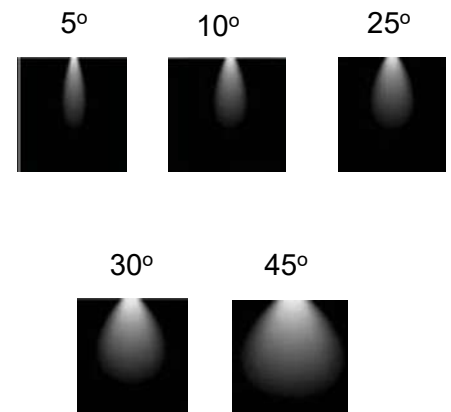

Track Lights

Model: iLED 15 TRL COB 04

PRODUCT DESCRIPTION

The track light luminaire is made of aluminium and it is available in the range of 10 W to 40 W. Universal power supply/drivers with input range of 90 V to 270 V AC 50/60 Hz and PF >0.96. It is ideal for hotel, apartments, textiles & jewellery etc. *Different fixture colours available on request.*

SPECIFICATION

Material	: Powder coated aluminum with toughened glass with reflector
Power	: 15 W
Voltage	: 90 – 270 V AC 50/60 Hz
Power Factor	: >0.96
LED colors	: White 6000-6400 K Neutral White 4000-4500 K Warm White 2700-3000 K
Lumen Flux	: 120-140 lm/W (lumen efficacy: 160 -180 lm)
Dimension	: L-220 X W-85X H-130 mm
Driver	: Internal
Operating Temp	: -40°C ~ + 70°C
CRI	: 85
IP Rating	: IP 20
Led used	: CREE ⇄
Dimmable Interface	: CASAMBI , Colour tunable (2700 K – 6000 K), DALI, Edge pulse/0/1-10 V dimming control (optional)

BEAM ANGLE

ORDERING INFORMATION

iLED	15	TRL	04	W	WW	NW
Brand name	Rated Power	Track Light	Model No.	White	Warm White	Neutral White

The technical specifications may vary due to continuous improvement without prior notice.