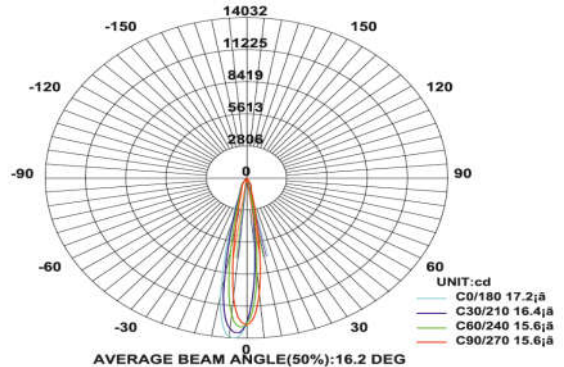

Track Lights

Model: iLED 15 TRL COB 04

PRODUCT DESCRIPTION

The track light luminaire is made of aluminium and it is available in the range of 10 W to 40 W. Universal power supply/drivers with input range of 90 V to 270 V AC 50/60 Hz and PF >0.96. It is ideal for hotel, apartments, textiles & jewellery etc. *Different fixture colours available on request.*

SPECIFICATION

Material	: Powder coated aluminum with toughened glass with reflector
Power	: 15 W
Voltage	: 90 – 270 V AC 50/60 Hz
Power Factor	: >0.96
LED colors	: White 6000-6400 K Neutral White 4000-4500 K Warm White 2700-3000 K
Lumen Flux	: 120-140 lm/W (lumen efficacy: 160 -180 lm)
Dimension	: L-220 X W-85X H-130 mm
Driver	: Internal
Operating Temp	: -40°C ~ + 70°C
CRI	: 85
IP Rating	: IP 20
Led used	: CREE ⇄
Dimmable Interface	: CASAMBI , Colour tunable (2700 K – 6000 K), DALI, Edge pulse/0/1-10 V dimming control (optional)

BEAM ANGLE

ORDERING INFORMATION

iLED	15	TRL	04	W	WW	NW
Brand name	Rated Power	Track Light	Model No.	White	Warm White	Neutral White

The technical specifications may vary due to continuous improvement without prior notice.