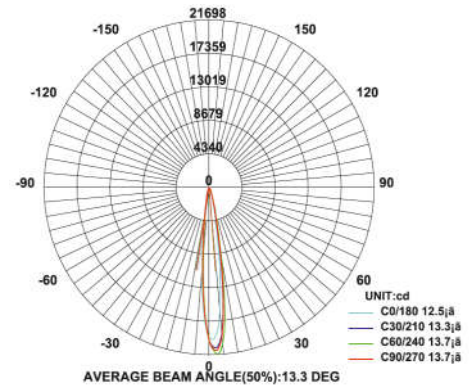

Garden Lights Spike IP65

Model: iLED 15 GL 05

PRODUCT DESCRIPTION

The garden luminaire is made of die cast aluminium with toughened glass and it is available in 15 W. Universal power supply/drivers with input range of 90 V to 270 V AC 50/60 Hz and PF >0.96. It is ideal for garden, gate lights etc.

Different fixture colours available on request.

SPECIFICATION

Material	: Ventilated aluminum die cast with lens & toughened glass
Mounting	: Surface mount / Spike mount
Power	: 15 W
Voltage	: 90 – 270 V AC 50/60 Hz
Power Factor	: >0.96
LED colors	: White 6000-6400 K Neutral White 4000-4500 K Warm White 2700-3000 K
Lumen Flux	: 120-140 lm/W (lumen efficacy: 160 -180 lm)
Dimension	: D-105 X H-360 mm
Driver	: Internal
Operating Temp	: -40°C ~ + 70°C
CRI	: >85
IP Rating	: IP 65
Led used	: CREE ⇄
Dimmable Interface	: CAS A M B I , Colour tunable (2700 K – 6000 K), DALI, Edge pulse/0/1-10 V dimming control (optional)