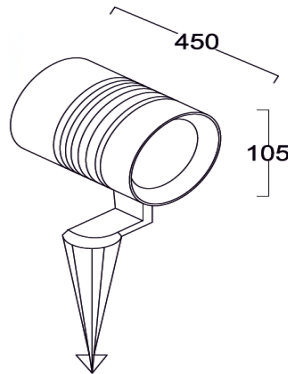

Garden Lights Spike IP65

Model: iLED 15 GL 05

PRODUCT DESCRIPTION

The garden luminaire is made of die cast aluminium with toughened glass and it is available in 15 W. Universal power supply/drivers with input range of 90 V to 270 V AC 50/60 Hz and PF >0.96. It is ideal for garden, gate lights etc.

Different fixture colours available on request.

SPECIFICATION

Material	: Ventilated aluminum die cast with lens & toughened glass
Mounting	: Surface mount / Spike mount
Power	: 15 W
Voltage	: 90 – 270 V AC 50/60 Hz
Power Factor	: >0.96
LED colors	: White 6000-6400 K Neutral White 4000-4500 K Warm White 2700-3000 K
Lumen Flux	: 120-140 lm/W (lumen efficacy: 160 -180 lm)
Dimension	: D-105 X H-360 mm
Driver	: Internal
Operating Temp	: -40°C ~ + 70°C
CRI	: >85
IP Rating	: IP 65
Led used	: CREE ⇄
Dimmable Interface	: CAS A M B I , Colour tunable (2700 K – 6000 K), DALI, Edge pulse/0/1-10 V dimming control (optional)