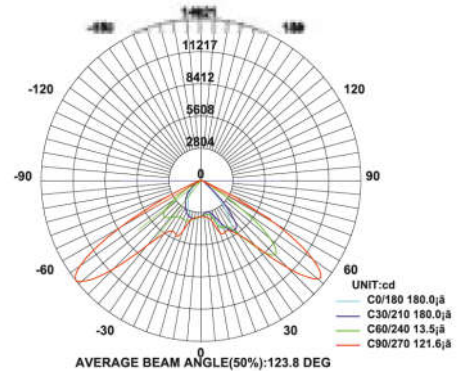

Sports Light/Hi Bay Lights Adjustable

Model: iLED 120 HB/FL 02

PRODUCT DESCRIPTION

The Sports/Hi Bay Adjustable luminaire is in the range of 115W and 120 W. Universal power supply/drivers with input range of 90 V to 305 V AC, 50/60 Hz and PF >0.95. The material used is Ventilated aluminum die cast with wide beam PMMA lens. It is ideal for SPORTS FACILITY, factory, warehouse, yard , supermarket etc.

Different fixture colours available on request.

SPECIFICATION

Material	: ventilated aluminum die cast with wide Beam PMMA lens
Lumen Efficacy	: 160 – 180 lumens
Mounting	: Suspended/Angular mounting
Power	: 115W/120 W
Voltage	: 90 V to 305 V AC, 50/60 Hz
Power Factor	: >0.95
LED colors	: White 6000-6400 K Neutral White 4000-4500 K Warm White 2700-3000 K
Lumen Flux	: 120-140 lm/W
Dimension	: L-375 X W-275 X H-200 mm H-180mm
Driver	: External
Operating Temp	: -40°C ~ + 70°C
CRI	: 85
IP Rating	: IP65/IP67
Angle	: 80°, 145°
Led used	: CREE
Dimmable Interface	: CASAMBI , Colour tunable (2700 K – 6000 K), DALI, Edge pulse/0/1-10 V dimming control (optional)

BEAM ANGLE

ORDERING INFORMATION

iLED	120	HB	02	W	WW	NW
Brand Name	Rated Power	Hi Bay	Model No.	White	Warm White	Neutral White

The technical specifications may vary due to continuous improvement without prior notice.