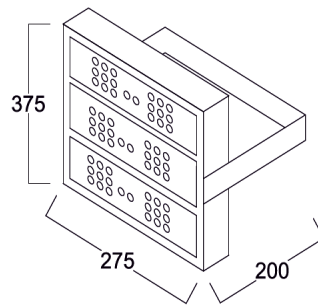

Sports Light/Hi Bay Lights Adjustable

Model: iLED 120 HB/FL 02

PRODUCT DESCRIPTION

The Sports/Hi Bay Adjustable luminaire is in the range of 115W and 120 W. Universal power supply/drivers with input range of 90 V to 305 V AC, 50/60 Hz and PF >0.95. The material used is Ventilated aluminum die cast with wide beam PMMA lens. It is ideal for SPORTS FACILITY, factory, warehouse, yard , supermarket etc.

Different fixture colours available on request.

SPECIFICATION

Material	: ventilated aluminum die cast with wide Beam PMMA lens
Lumen Efficacy	: 160 – 180 lumens
Mounting	: Suspended/Angular mounting
Power	: 115W/120 W
Voltage	: 90 V to 305 V AC, 50/60 Hz
Power Factor	: >0.95
LED colors	: White 6000-6400 K Neutral White 4000-4500 K Warm White 2700-3000 K
Lumen Flux	: 120-140 lm/W
Dimension	: L-375 X W-275 X H-200 mm H-180mm
Driver	: External
Operating Temp	: -40°C ~ + 70°C
CRI	: 85
IP Rating	: IP65/IP67
Angle	: 80°, 145°
Led used	: CREE
Dimmable Interface	: CASAMBI , Colour tunable (2700 K – 6000 K), DALI, Edge pulse/0/1-10 V dimming control (optional)

BEAM ANGLE

ORDERING INFORMATION

iLED	120	HB	02	W	WW	NW
Brand Name	Rated Power	Hi Bay	Model No.	White	Warm White	Neutral White

The technical specifications may vary due to continuous improvement without prior notice.