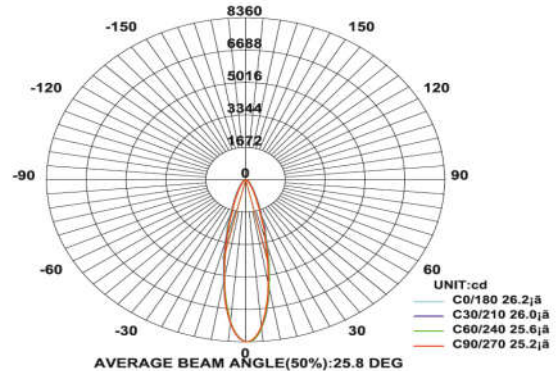

Wall Washer

Model: iLED 12 WW RM 12 WW (INDOOR)

PRODUCT DESCRIPTION

The wall washer luminaire is made of aluminium with PMMA lens and it is available in 30 W. Universal power supply/drivers with input range of 90 V to 270 V AC 50/60 Hz and PF >0.96. It is ideal for Decorative Lightings, Wash Walls of Buildings, Clubs, Hotels, Stages etc. Different fixture colours available on request.

SPECIFICATION

Material	: Aluminum Housing with PMMA lens
Mounting	: Recess mount
Power	: 30 W
Voltage	: 90 – 270 V AC 50/60 Hz
Power Factor	: >0.96
LED colors	: White 6000-6400 K Neutral White 4000-4500 K Warm White 2700-3000 K
Lumen Flux	: 120-140 lm/W (lumen efficacy: 160 -180 lm)
Dimension	: D-95 X H-68.5 mm
Cut out dia	: D-80mm:
Driver	: Internal
Operating Temp	: -40°C ~ + 70°C
CRI	: 85
IP Rating	: IP 20
Led used	: CREE ⇄
Dimmable Interface	: CASAMBI , Colour tunable (2700 K – 6000 K), DALI, Edge pulse/0/1-10 V dimming control (optional)

ORDERING INFORMATION

iLED	30	WW	12	W	WW	NW	RGB
Brand name	Rated Power	Wall Washer	Model No.	White	Warm White	Neutral White	Red Green Blue