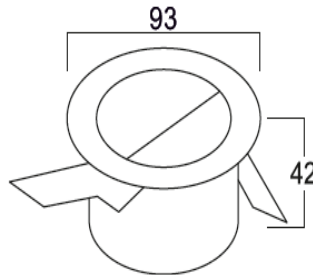

Wall Washer

Model: iLED 12 WW RM 12 WW (INDOOR)

PRODUCT DESCRIPTION

The wall washer luminaire is made of aluminium with PMMA lens and it is available in 30 W. Universal power supply/drivers with input range of 90 V to 270 V AC 50/60 Hz and PF >0.96. It is ideal for Decorative Lightings, Wash Walls of Buildings, Clubs, Hotels, Stages etc. Different fixture colours available on request.

SPECIFICATION

Material	: Aluminum Housing with PMMA lens
Mounting	: Recess mount
Power	: 30 W
Voltage	: 90 – 270 V AC 50/60 Hz
Power Factor	: >0.96
LED colors	: White 6000-6400 K Neutral White 4000-4500 K Warm White 2700-3000 K
Lumen Flux	: 120-140 lm/W (lumen efficacy: 160 -180 lm)
Dimension	: D-95 X H-68.5 mm
Cut out dia	: D-80mm:
Driver	: Internal
Operating Temp	: -40°C ~ + 70°C
CRI	: 85
IP Rating	: IP 20
Led used	: CREE ⇄
Dimmable Interface	: CASAMBI , Colour tunable (2700 K – 6000 K), DALI, Edge pulse/0/1-10 V dimming control (optional)