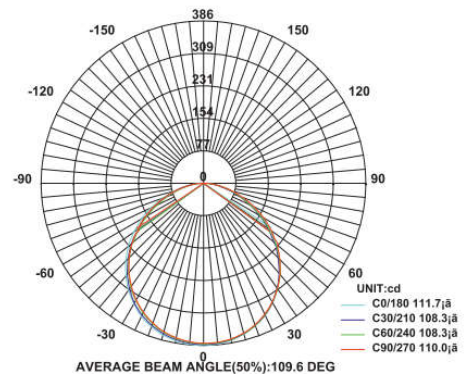

Panel Down Lights Milky (Edge Lit)

Model: iLED 12 SLPDL SQ 16

PRODUCT DESCRIPTION

The Edge lit panel down luminaire is made of ventilated powder coated die cast aluminium with glass and milky diffuser and depending on the fixture size it is available in the range from 3 W to 22 W. Universal power supply/drivers with input range of 90 V to 270 V AC, 50/60 Hz and PF >0.96. It is ideal for hotel, showroom, home, office, theatres, auditorium, etc.

Different fixture colours available on request.

SPECIFICATION

Material	: Ventilated powder coated die cast aluminium with milky diffuser and glass
Mounting	: Recessed mount
Power	: 12 W
Voltage	: 90 – 270 V AC 50/60 Hz
Power Factor	: >0.96
LED colors	: White 6000-6400 K Neutral White 4000-4500 K Warm White 2700-3000 K
Lumen Flux	: 120-140 lm/W (lumen efficacy: 160 -180 lm)
Dimension	: L-170 X W-170 X H-16 mm
Cut-out dimension	: L-155 X W-155 mm
Driver	: External
Operating Temp	: -40°C ~ + 70°C
CRI	: 85
IP Rating	: IP 20
Led used	: CREE ⇄
Dimmable Interface	: CASAMBI , Colour tunable (2700 K – 6000 K), DALI, Edge pulse/0/1-10 V dimming control (optional)

VARIANTS

MODEL	RATED POWER	DIMENSION
iLED 3 SLPDL SQ 12	3 W	L-85 X W-85 X H-16mm
iLED 6 SLPDL SQ 14	6 W	L-120 X W-120 X H-16mm
iLED 12 SLPDL SQ 16	12 W	L-170 X W-170 X H-16mm
iLED 15 SLPDL SQ 18	15 W	L-190 X W-190 X H-16mm
iLED 18 SLPDL SQ 20	18 W	L-220 X W-220 X H-16mm
iLED 22 SLPDL SQ 22	22 W	L-220 X W-220 X H-16mm

MODEL	RATED POWER	CUT-OUT DIMENSION
iLED 3 SLPDL SQ 12	3 W	L-70/W-70mm
iLED 6 SLPDL SQ 14	6 W	L-108 X W-108mm
iLED 12 SLPDL SQ 16	12 W	L-155 X W-155mm
iLED 15 SLPDL SQ 18	15 W	L-176 X W-176mm
iLED 18 SLPDL SQ 20	18 W	L-205 X W-205mm L-200/W-200mm
iLED 22 SLPDL SQ 22	22 W	L-205 X W-205mm L-200/W-200mm