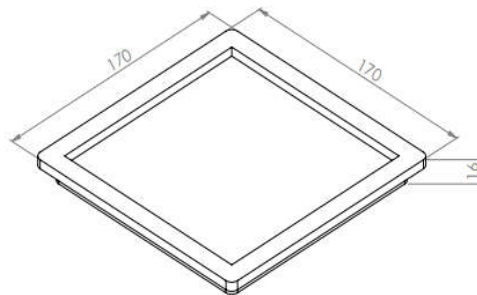

Panel Down Lights Milky (Edge Lit)

Model: iLED 12 SLPDL SQ 16

PRODUCT DESCRIPTION

The Edge lit panel down luminaire is made of ventilated powder coated die cast aluminium with glass and milky diffuser and depending on the fixture size it is available in the range from 3 W to 22 W. Universal power supply/drivers with input range of 90 V to 270 V AC, 50/60 Hz and PF >0.96. It is ideal for hotel, showroom, home, office, theatres, auditorium, etc.

Different fixture colours available on request.

SPECIFICATION

Material	: Ventilated powder coated die cast aluminium with milky diffuser and glass
Mounting	: Recessed mount
Power	: 12 W
Voltage	: 90 – 270 V AC 50/60 Hz
Power Factor	: >0.96
LED colors	: White 6000-6400 K Neutral White 4000-4500 K Warm White 2700-3000 K
Lumen Flux	: 120-140 lm/W (lumen efficacy: 160 -180 lm)
Dimension	: L-170 X W-170 X H-16 mm
Cut-out dimension	: L-155 X W-155 mm
Driver	: External
Operating Temp	: -40°C ~ + 70°C
CRI	: 85
IP Rating	: IP 20
Led used	: CREE ⇄
Dimmable Interface	: CASAMBI , Colour tunable (2700 K – 6000 K), DALI, Edge pulse/0/1-10 V dimming control (optional)

VARIANTS

MODEL	RATED POWER	DIMENSION
iLED 3 SLPDL SQ 12	3 W	L-85 X W-85 X H-16mm
iLED 6 SLPDL SQ 14	6 W	L-120 X W-120 X H-16mm
iLED 12 SLPDL SQ 16	12 W	L-170 X W-170 X H-16mm
iLED 15 SLPDL SQ 18	15 W	L-190 X W-190 X H-16mm
iLED 18 SLPDL SQ 20	18 W	L-220 X W-220 X H-16mm
iLED 22 SLPDL SQ 22	22 W	L-220 X W-220 X H-16mm

MODEL	RATED POWER	CUT-OUT DIMENSION
iLED 3 SLPDL SQ 12	3 W	L-70/W-70mm
iLED 6 SLPDL SQ 14	6 W	L-108 X W-108mm
iLED 12 SLPDL SQ 16	12 W	L-155 X W-155mm
iLED 15 SLPDL SQ 18	15 W	L-176 X W-176mm
iLED 18 SLPDL SQ 20	18 W	L-205 X W-205mm L-200/W-200mm
iLED 22 SLPDL SQ 22	22 W	L-205 X W-205mm L-200/W-200mm