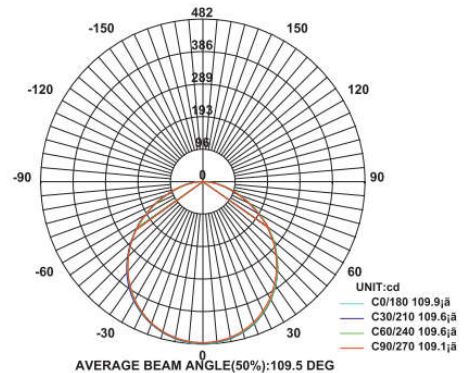

Panel Down Lights Milky (Edge Lit)

Model: iLED 12 SLPDL RND 15

PRODUCT DESCRIPTION

The Edge lit panel down luminaire is made of ventilated powder coated die cast aluminium with glass and milky diffuser and depending on the fixture size it is available in the range from 3 W to 22 W. Universal power supply/drivers with input range of 90 V to 270 V AC 50/60 Hz and PF >0.96. It is ideal for hotel, showroom, home, office, theatres, auditorium, etc.

Different fixture colours available on request.

SPECIFICATION

Material	: Ventilated powder coated die cast aluminium with milky diffuser and glass
Mounting	: Recessed mount
Power	: 12 W
Voltage	: 90 – 270 V AC,50/60 Hz
Power Factor	: >0.96
LED colors	: White 6000-6400 K Neutral White 4000-4500 K Warm White 2700-3000 K
Lumen Flux	: 120-140 lm/W (lumen efficacy: 160 -180 lm)
Dimension	: D-170 X H-16 mm
Cut-out diameter	: 155 mm
Driver	: External
Operating Temp	: -40°C ~ + 70°C
CRI	: 85
IP Rating	: IP 20
Led used	: CREE
Dimmable Interface	: CASAMBI , Colour tunable (2700 K – 6000 K), DALI, Edge pulse/0/1-10 V dimming control (optional)

VARIANTS

MODEL	RATED POWER	DIMENSION
iLED 3 SLPDL RND 11	3 W	D-85 X H-16mm
iLED 6 SLPDL RND 13	6 W	D-120 X H-16mm
iLED 12 SLPDL RND 15	12 W	D-170 X H-16mm
iLED 15 SLPDL RND 17	15 W	D-190 X H-16mm
iLED 18 SLPDL RND 19	18 W	D-220 X H-16mm
iLED 22 SLPDL RND 21	22 W	D-220 X H-16mm
iLED 9 RDL 23	9 W	D-114 X H-50mm H-32mm
iLED 18 RDL 24 ECO	18 W	D-190X H-50mm H-37mm

MODEL	RATED POWER	CUT-OUT DIMENSION
iLED 3 SLPDL RND 11	3 W	D-70mm
iLED 6 SLPDL RND 13	6 W	D-105mm
iLED 12 SLPDL RND 15	12 W	D-155mm
iLED 15 SLPDL RND 17	15 W	D-175mm
iLED 18 SLPDL RND 19	18 W	D-205mm
iLED 22 SLPDL RND 21	22 W	D-205mm
iLED 9 RDL 23	9 W	D-114mm D-84mm
iLED 18 RDL 24 ECO	18 W	D-156mm