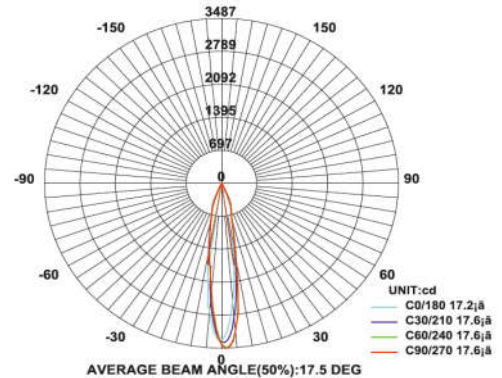

Front Removable Fitting Frame (FR Series)

Model: iLED 12 RDL COB FR 01

PRODUCT DESCRIPTION

The FR series Front removable recess mount luminaire ideal, without damaging the ceiling are made of aluminium and available in 10 W – 24W.

Universal power supply/drivers with input range of 90 V to 270 V AC 50/60 Hz and PF >0.96. It is ideal for hotel, showroom, office, auditorium & etc.

Different fixture colours available on request.

SPECIFICATION

Material	: Ventilated aluminum cooling with polished reflector and glass
Mounting	: Recess mount - Adjustable
Power	: 12 W
Voltage	: 90 – 270 V AC 50/60 Hz
Power Factor	: >0.96
LED colors	: White 6000-6400 K Neutral White 4000-4500 K Warm White 2700-3000 K
Lumen Flux	: 120-140 lm/W (lumen efficacy: 160 -180 lm)
Dimension	: D-90 X H-125 mm
Cut out diameter	: 70 mm
Driver	: External
Operating Temp	: -40°C ~ + 70°C
CRI	: 85
IP Rating	: IP 20
Led used	: CREE ⇄
Dimmable Interface	: CASAMBI, Colour tunable (2700 K – 6000 K), DALI, Edge pulse/0/1-10 V dimming control (optional)