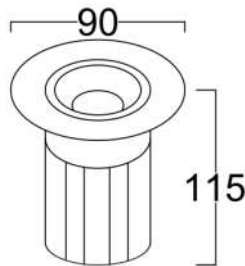

## Front Removable Fitting Frame (FR Series)

**Model:** iLED 12 RDL COB FR 01

### PRODUCT DESCRIPTION

The FR series Front removable recess mount luminaire ideal, without damaging the ceiling are made of aluminium and available in 10 W – 24W.

Universal power supply/drivers with input range of 90 V to 270 V AC 50/60 Hz and PF >0.96. It is ideal for hotel, showroom, office, auditorium & etc.

### SPECIFICATION

Material	: Ventilated aluminum cooling with polished reflector and glass
Mounting	: Recess mount - Adjustable
Power	: 12 W
Voltage	: 90 – 270 V AC 50/60 Hz
Power Factor	: >0.96
LED colors	: White 6000-6400 K Neutral White 4000-4500 K Warm White 2700-3000 K
Lumen Flux	: 120-140 lm/W (lumen efficacy: 160 -180 lm)
Dimension	: D-90 X H-125 mm
Cut out diameter	: 70 mm
Driver	: External
Operating Temp	: -40°C ~ + 70°C
CRI	: 85
IP Rating	: IP 20
Led used	: <b>CREE</b> ⇄
Dimmable Interface	: <b>CASAMBI</b> , Colour tunable (2700 K – 6000 K), DALI, Edge pulse/0/1-10 V dimming control (optional)