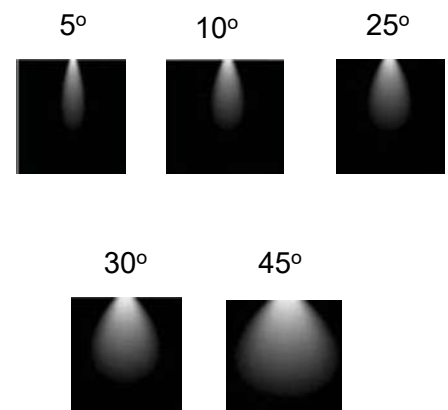

BEAM ANGLE

ORDERING INFORMATION

iLED	12	RDL	01	W	WW	NW
Brand name	Rated Power	Round Down Light	Model No.	White	Warm White	Neutral White

The technical specifications may vary due to continuous improvement without prior notice.

*Logos of products and companies are used for reference

www.iled.in

iLED Lighting Systems Pvt Ltd
Chennai, Tamil Nadu, India 600096