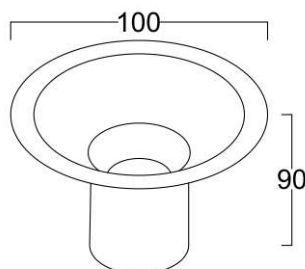

Outdoor COB Down Lights

Model: iLED 10 RDL NA COB IP67 01

PRODUCT DESCRIPTION

The Outdoor COB Down Lights are in the range of 10 W, 15 W, 20 W, 30 W and 40 W. Universal power supply/drivers with input range of 90 V to 305 V AC, 50/60 Hz and PF >0.96. It is more for Outdoor & ideal for hotel, showroom, home, office, theatres, auditorium, etc.

Different fixture colours available on request.

SPECIFICATION

| | |
|--------------------|---|
| Material | : Ventilated aluminum cooling with polished reflector & tempered glass |
| Lumen Efficacy | : 160 – 180 lumens |
| Mounting | : Recess mount |
| Power | : 10W |
| Voltage | : 90 V to 305 V AC 50/60 Hz |
| Power Factor | : >0.96 |
| LED colors | : White 6000-6400 K Neutral White 4000-4500 K Warm White 2700-3000 K |
| Lumen Flux | : 120-140 lm/W |
| Dimension | : D-100 X H-90 mm |
| Cut-out Dia | : 90 mm |
| Driver | : Internal |
| Operating Temp | : -40°C ~ + 70°C |
| CRI | : 85 |
| IP Rating | : IP 67 |
| Angle | : 5°, 10°, 25°, 30°, 45° |
| Led used | : CREE ⇄ |
| Dimmable Interface | : CASAMBI , Colour tunable (2700 K – 6000 K), DALI, Edge pulse/0/1-10 V dimming control (optional) |

BEAM ANGLE

VARIANTS

| MODEL | RATED POWER | DIMENSION |
|----------------------------|-------------|---------------------------------|
| iLED 15 RDL NA COB IP67 02 | 15 W | D-130 X H-95 mm |
| iLED 20 RDL NA COB IP67 03 | 20 W | D-160 X H-110 mm H-116mm |
| iLED 30 RDL NA COB IP67 04 | 30 W | D-190 X H-130 mm H-133mm |
| iLED 40 RDL NA COB IP67 05 | 40 W | D-230 X H-140 mm |

| MODEL | RATED POWER | CUT-OUT DIMENSION |
|----------------------------|-------------|--------------------|
| iLED 15 RDL NA COB IP67 02 | 15 W | 115mm |
| iLED 20 RDL NA COB IP67 03 | 20 W | 140mm D-125 |
| iLED 30 RDL NA COB IP67 04 | 30 W | 175mm |
| iLED 40 RDL NA COB IP67 05 | 40 W | 200mm |