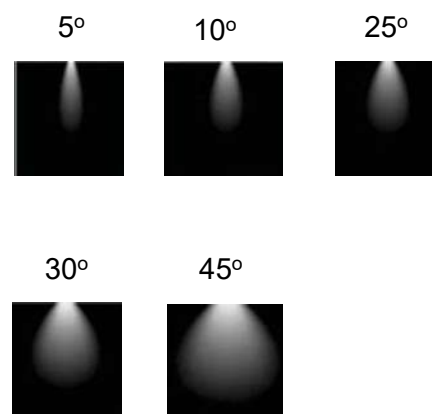

Outdoor COB Down Lights

Model: iLED 10 RDL NA COB IP67 01

PRODUCT DESCRIPTION

The Outdoor COB Down Lights are in the range of 10 W, 15 W, 20 W, 30 W and 40 W. Universal power supply/drivers with input range of 90 V to 305 V AC, 50/60 Hz and PF >0.96. It is more for Outdoor & ideal for hotel, showroom, home, office, theatres, auditorium, etc.

Different fixture colours available on request.

SPECIFICATION

| | |
|--------------------|---|
| Material | : Ventilated aluminum cooling with polished reflector & tempered glass |
| Lumen Efficacy | : 160 – 180 lumens |
| Mounting | : Recess mount |
| Power | : 10W |
| Voltage | : 90 V to 305 V AC 50/60 Hz |
| Power Factor | : >0.96 |
| LED colors | : White 6000-6400 K Neutral White 4000-4500 K Warm White 2700-3000 K |
| Lumen Flux | : 120-140 lm/W |
| Dimension | : D-100 X H-90 mm |
| Cut-out Dia | : 90 mm |
| Driver | : Internal |
| Operating Temp | : -40°C ~ + 70°C |
| CRI | : 85 |
| IP Rating | : IP 67 |
| Angle | : 5°, 10°, 25°, 30°, 45° |
| Led used | : CREE ⇄ |
| Dimmable Interface | : CASAMBI , Colour tunable (2700 K – 6000 K), DALI, Edge pulse/0/1-10 V dimming control (optional) |

BEAM ANGLE

VARIANTS

| MODEL | RATED POWER | DIMENSION |
|----------------------------|-------------|---------------------------------|
| iLED 15 RDL NA COB IP67 02 | 15 W | D-130 X H-95 mm |
| iLED 20 RDL NA COB IP67 03 | 20 W | D-160 X H-110 mm H-116mm |
| iLED 30 RDL NA COB IP67 04 | 30 W | D-190 X H-130 mm H-133mm |
| iLED 40 RDL NA COB IP67 05 | 40 W | D-230 X H-140 mm |