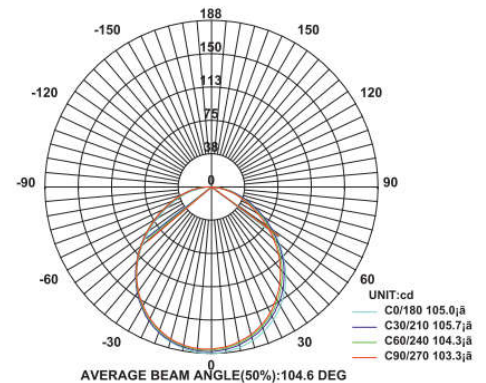

Panel Down Lights Milky (Back Lit)

Model: iLED 10 PDL 01

PRODUCT DESCRIPTION

The Back lit panel down luminaire is made of powder coated aluminium housing with PMMA high transitive milky diffuser and depending on the fixture size it is available in the range of 10W. Universal power supply/drivers with input range of 90 V to 270 V AC, 50/60 Hz and PF >0.96. It is ideal for hotel, showroom, home, office, theatres, auditorium, etc. *Different fixture colours available on request.*

SPECIFICATION

Material	: Powder coated aluminium housing with PMMA high transitive milky diffuser
Mounting	: Recessed mount
Power	: 10 W
Voltage	: 90 – 270 V AC, 50/60 Hz
Power Factor	: >0.96
LED colors	: White 6000-6400 K Neutral White 4000-4500 K Warm White 2700-3000 K
Lumen Flux	: 120-140 lm/W (lumen efficacy: 160 -180 lm)
Dimension	: D-138 X H-38 mm
Cut-out diameter	: 110 mm
Driver	: External
Operating Temp	: -40°C ~ + 70°C
CRI	: 85
IP Rating	: IP 20
Led used	: CREE ⇄
Dimmable Interface	: CASAMBI, Colour tunable (2700 K – 6000 K), DALI, Edge pulse/0/1-10 V dimming control (optional)