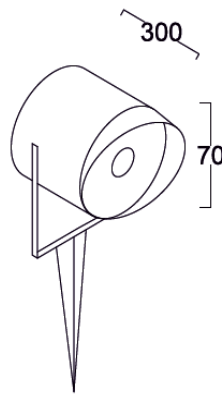

## Garden Lights Spike IP65

**Model:** iLED 10 GL 04

### PRODUCT DESCRIPTION

The garden luminaire is made of die cast aluminium with toughened glass and it is available in 10 W. universal power supply/drivers with input range of 90 V to 270 V ac 50/60 Hz and PF >0.96. it is ideal for garden, gate lights etc.

### SPECIFICATION

Material	: Ventilated aluminum die cast with polished reflector & toughened glass
Mounting	: Surface mount/ Spike mount
Power	: 10 W
Voltage	: 90 – 270 V AC 50/60 Hz
Power Factor	: >0.96
LED colors	: White 6000-6400 K Neutral White 4000-4500 K Warm White 2700-3000 K
Lumen Flux	: 120-140 lm/W (lumen efficacy: 160 -180 lm)
Dimension	: D-70 X H-320 mm
Driver	: Internal
Operating Temp	: -40°C ~ + 70°C
CRI	: >85
IP Rating	: IP 65
Led used	: <b>CREE</b> ⇄
Dimmable Interface	: <b>CASAMBI</b> , Colour tunable (2700 K – 6000 K), DALI, Edge pulse/0/1-10 V dimming control (optional)