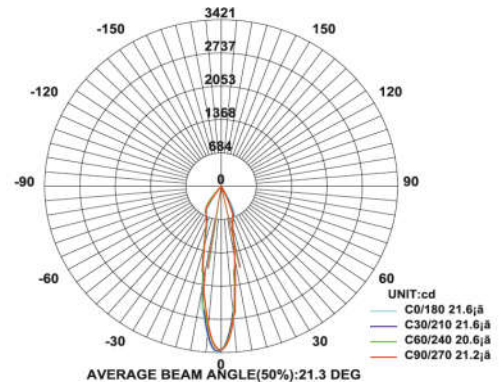

Garden Lights Spike IP65

Model: iLED 10 GL 04

PRODUCT DESCRIPTION

The garden luminaire is made of die cast aluminium with toughened glass and it is available in 10 W. universal power supply/drivers with input range of 90 V to 270 V ac 50/60 Hz and PF >0.96. it is ideal for garden, gate lights etc.

Different fixture colours available on request.

SPECIFICATION

Material	: Ventilated aluminum die cast with polished reflector & toughened glass
Mounting	: Surface mount/ Spike mount
Power	: 10 W
Voltage	: 90 – 270 V AC 50/60 Hz
Power Factor	: >0.96
LED colors	: White 6000-6400 K Neutral White 4000-4500 K Warm White 2700-3000 K
Lumen Flux	: 120-140 lm/W (lumen efficacy: 160 -180 lm)
Dimension	: D-70 X H-320 mm
Driver	: Internal
Operating Temp	: -40°C ~ + 70°C
CRI	: >85
IP Rating	: IP 65
Led used	: CREE ⇄
Dimmable Interface	: CASAMBI, Colour tunable (2700 K – 6000 K), DALI, Edge pulse/0/1-10 V dimming control (optional)

ORDERING INFORMATION

iLED	10	GL	04	W	WW	NW
Brand name	Rated Power	Garden Light	Model No.	White	Warm White	Neutral White