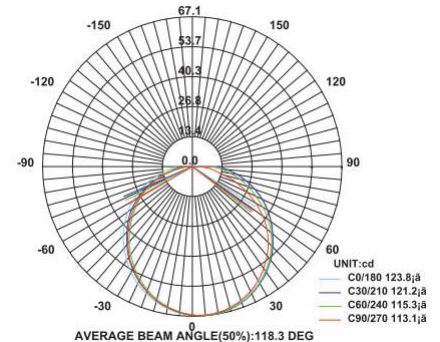

Wall Lights Outdoor

Model: iLED 10 FD014 OD 08 ECO

PRODUCT DESCRIPTION

The wall luminaire is made of die cast aluminium. It is available in 10 W and comes in various designs. Universal power supply/drivers with input range of 90 V to 305 V AC 50/60 Hz and PF >0.96. It is ideal for garden lights.

Different fixture colours available on request.

SPECIFICATION

Material	: Aluminium die cast with polycarbonate milky diffuser
Mounting	: Surface mount
Power	: 10 W
Voltage	: 90 – 305 V AC 50/60 Hz
Power Factor	: >0.96
LED colors	: White 6000-6400 K Neutral White 4000-4500 K Warm White 2700-3000 K
Lumen Flux	: 120-140 lm/W (lumen efficacy: 160 -180 lm)
Dimension	: L-275 X W-182 X H-180 mm
Driver	: Internal
Operating Temp	: -40°C ~ + 70°C
CRI	: 85
IP Rating	: IP 65
Led used	: CREE ⇄
Dimmable Interface	: CASAMBI , Colour tunable (2700 K – 6000 K), DALI, Edge pulse/0/1-10 V dimming control (optional)

ORDERING INFORMATION

iLED	10	FD014	OD	08	W	WW	NW
Brand name	Rated Power		Outdoor	Model No.	White	Warm White	Neutral White

The technical specifications may vary due to continuous improvement without prior notice.