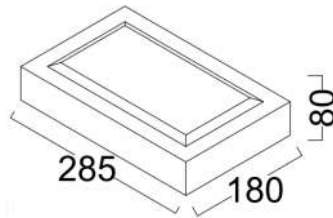

Wall Lights Outdoor

Model: iLED 10 FD014 OD 08 ECO

PRODUCT DESCRIPTION

The wall luminaire is made of die cast aluminium. It is available in 10 W and comes in various designs. Universal power supply/drivers with input range of 90 V to 305 V AC 50/60 Hz and PF >0.96. It is ideal for garden lights.

Different fixture colours available on request.

SPECIFICATION

Material	: Aluminium die cast with polycarbonate milky diffuser
Mounting	: Surface mount
Power	: 10 W
Voltage	: 90 – 305 V AC 50/60 Hz
Power Factor	: >0.96
LED colors	: White 6000-6400 K Neutral White 4000-4500 K Warm White 2700-3000 K
Lumen Flux	: 120-140 lm/W (lumen efficacy: 160 -180 lm)
Dimension	: L-275 X W-182 X H-180 mm
Driver	: Internal
Operating Temp	: -40°C ~ + 70°C
CRI	: 85
IP Rating	: IP 65
Led used	: CREE ⇄
Dimmable Interface	: CASAMBI , Colour tunable (2700 K – 6000 K), DALI, Edge pulse/0/1-10 V dimming control (optional)