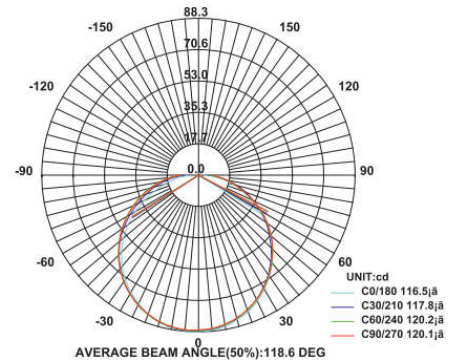

Wall Lights Outdoor

Model: iLED 10 FD014 OD 07 ECO

PRODUCT DESCRIPTION

The wall luminaire is made of die cast aluminium. It is available in 10 W and comes in various designs. Universal power supply/drivers with input range of 90 V to 305 V AC 50/60 Hz and PF >0.96 . It is ideal for garden lights.

Different fixture colours available on request.

SPECIFICATION

Material	: Aluminium die cast with polycarbonate milky diffuser
Mounting	: Surface Mount
Power	: 10 W
Voltage	: 90 – 305 V AC 50/60 Hz
Power Factor	: >0.96
LED colors	: White 6000-6400 K Neutral White 4000-4500 K Warm White 2700-3000 K
Lumen Flux	: 120-140 lm/W (lumen efficacy: 160 -180 lm)
Dimension	: L-275 X W-182 X H-180 mm
Driver	: Internal
Operating Temp	: -40°C ~ + 70°C
CRI	: 85
IP Rating	: IP 65
Led used	: CREE ⇄
Dimmable Interface	: CASAMBI , Colour tunable (2700 K – 6000 K), DALI, Edge pulse/0/1-10 V dimming control (optional)

ORDERING INFORMATION

iLED	10	FD014	OD	07	W	WW	NW
Brand name	Rated Power		Outdoor	Model No.	White	Warm White	Neutral White

The technical specifications may vary due to continuous improvement without prior notice.