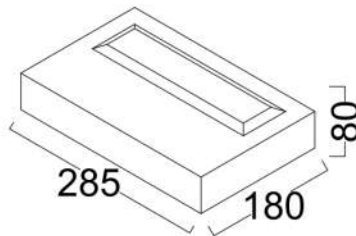

Wall Lights Outdoor

Model: iLED 10 FD014 OD 07 ECO

PRODUCT DESCRIPTION

The wall luminaire is made of die cast aluminium. It is available in 10 W and comes in various designs. Universal power supply/drivers with input range of 90 V to 305 V AC 50/60 Hz and PF >0.96 . It is ideal for garden lights.

Different fixture colours available on request.

SPECIFICATION

Material	: Aluminium die cast with polycarbonate milky diffuser
Mounting	: Surface Mount
Power	: 10 W
Voltage	: 90 – 305 V AC 50/60 Hz
Power Factor	: >0.96
LED colors	: White 6000-6400 K Neutral White 4000-4500 K Warm White 2700-3000 K
Lumen Flux	: 120-140 lm/W (lumen efficacy: 160 -180 lm)
Dimension	: L-275 X W-182 X H-180 mm
Driver	: Internal
Operating Temp	: -40°C ~ + 70°C
CRI	: 85
IP Rating	: IP 65
Led used	: CREE ⇄
Dimmable Interface	: CASAMBI , Colour tunable (2700 K – 6000 K), DALI, Edge pulse/0/1-10 V dimming control (optional)