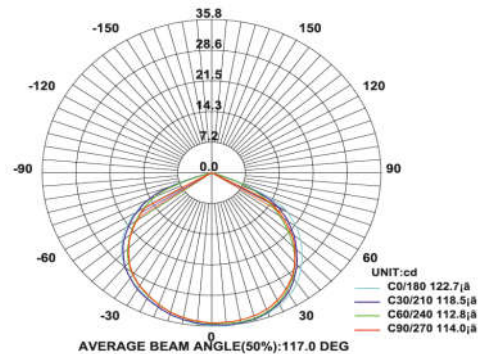

Jewellery & Showcase Display Light

Model: iLED 1 SJL SQ 02

PRODUCT DESCRIPTION

The Jewellery & Showcase Display Light is 1 W. Universal power supply/drivers with input range of 90 V to 305 V AC, 50/60 Hz and PF >0.95. The material used is Aluminum with adjustable head & PMMA optics. It is ideal to focus the jewellery, show case, rooms, readings etc. *Different fixture colours available on request.*

SPECIFICATION

Material	: Aluminum with adjustable head & PMMA optics
Lumen Efficacy	: 160 – 180 lumens
Mounting	: Surface mount
Power	: 1W
Voltage	: 90 V to 305 V AC, 50/60 Hz
Power Factor	: >0.95
LED colors	: White 6000-6400 K Neutral White 4000-4500 K Warm White 2700-3000 K
Lumen Flux	: 120-140 lm/W
Dimension	: D-50 X H-326 mm
Driver	: External
Operating Temp	: -40°C ~ + 70°C
CRI	: >85
IP Rating	: IP 20
Led used	: CREE ⇄
Dimmable Interface	: CASAMBI, Colour tunable (2700 K – 6000 K), DALI, Edge pulse/0/1-10 V dimming control (optional)

ORDERING INFORMATION

iLED	1	SJL	02	W	WW	NW
Brand name	Rated Power	Square Jewel Light	Model No.	White	Warm White	Neutral White

The technical specifications may vary due to continuous improvement without prior notice.

*Logos of products and companies are used for reference

www.iled.in

iLED Lighting Systems Pvt Ltd
Chennai, Tamil Nadu, India 600096