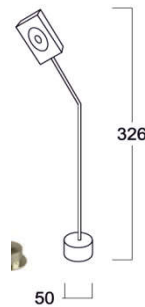

## Jewellery & Showcase Display Light

**Model:** iLED 1 SJL SQ 02

### PRODUCT DESCRIPTION

The Jewellery & Showcase Display Light is 1 W. Universal power supply/drivers with input range of 90 V to 305 V AC, 50/60 Hz and PF >0.95. The material used is Aluminum with adjustable head & PMMA optics. It is ideal to focus the jewellery, show case, rooms, readings etc. *Different fixture colours available on request.*

### SPECIFICATION

Material	: Aluminum with adjustable head & PMMA optics
Lumen Efficacy	: 160 – 180 lumens
Mounting	: Surface mount
Power	: 1W
Voltage	: 90 V to 305 V AC, 50/60 Hz
Power Factor	: >0.95
LED colors	: White 6000-6400 K Neutral White 4000-4500 K Warm White 2700-3000 K
Lumen Flux	: 120-140 lm/W
Dimension	: D-50 X H-326 mm
Driver	: External
Operating Temp	: -40°C ~ + 70°C
CRI	: >85
IP Rating	: IP 20
Led used	: <b>CREE</b> ⇄
Dimmable Interface	: <b>CASAMBI</b> , Colour tunable (2700 K – 6000 K), DALI, Edge pulse/0/1-10 V dimming control (optional)