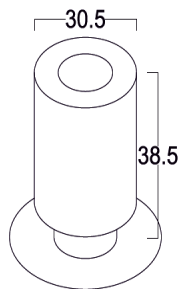

Jewellery & Showcase Display Lighting

Model: iLED 1 JL 01

PRODUCT DESCRIPTION

The Jewellery & Showcase Display Light is 1W. Universal power supply/drivers with input range of 90 V to 305 V AC 50/60 Hz and PF >0.95. The material used is Aluminum with adjustable head & PMMA optics. It is ideal to focus the jewellery, show case, pictures, rooms, readings etc. *Different fixture colours available on request.*

SPECIFICATION

Material	: Aluminum with adjustable head & PMMA optics
Lumen Efficacy	: 160 – 180 lumens
Mounting	: Surface mount
Power	: 1W
Voltage	: 90 V to 305 V AC 50/60 Hz
Power Factor	: >0.95
LED colors	: White 6000-6400 K Neutral White 4000-4500 K Warm White 2700-3000 K
Lumen Flux	: 120-140 lm/W
Dimension	: D-30.5 X H-38.5 mm
Driver	: External
Operating Temp	: -40°C ~ + 70°C
CRI	: >85
IP Rating	: IP 20
Led used	: CREE ⇄
Dimmable Interface	: CASAMBI , Colour tunable (2700 K – 6000 K), DALI, Edge pulse/0/1-10 V dimming control (optional)