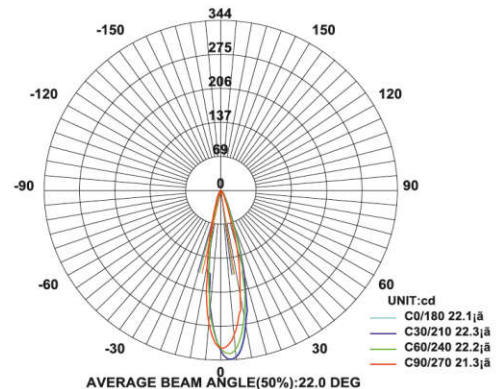

Jewellery & Showcase Display Lighting

Model: iLED 1 JL 01

PRODUCT DESCRIPTION

The Jewellery & Showcase Display Light is 1W. Universal power supply/drivers with input range of 90 V to 305 V AC 50/60 Hz and PF >0.95. The material used is Aluminum with adjustable head & PMMA optics. It is ideal to focus the jewellery, show case, pictures, rooms, readings etc. *Different fixture colours available on request.*

SPECIFICATION

Material	: Aluminum with adjustable head & PMMA optics
Lumen Efficacy	: 160 – 180 lumens
Mounting	: Surface mount
Power	: 1W
Voltage	: 90 V to 305 V AC 50/60 Hz
Power Factor	: >0.95
LED colors	: White 6000-6400 K Neutral White 4000-4500 K Warm White 2700-3000 K
Lumen Flux	: 120-140 lm/W
Dimension	: D-30.5 X H-38.5 mm
Driver	: External
Operating Temp	: -40°C ~ + 70°C
CRI	: >85
IP Rating	: IP 20
Led used	: CREE ⇄
Dimmable Interface	: CASAMBI , Colour tunable (2700 K – 6000 K), DALI, Edge pulse/0/1-10 V dimming control (optional)