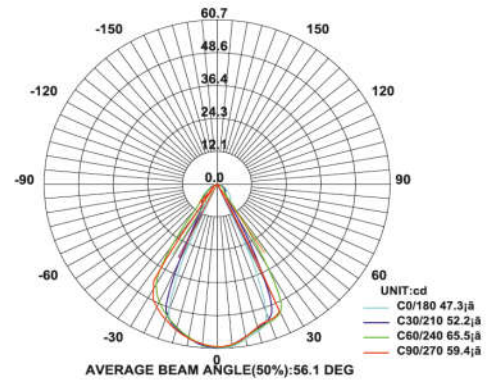

In wall Light **indoor**

Model: iLED 1 IWL CED 01

PRODUCT DESCRIPTION

This recessed mount luminaires is in the range of 1 W. Universal power supply/drivers with input range of 24 V AC-DC , 90 V to 305 V AC,50/60 HZ and PF >0.95. The material used is Abs plastic with glass. It is ideal for bedroom, passages, corridors etc. *Different fixture colours available on request.*

SPECIFICATION

- Material : Abs plastic with glass
- Lumen Efficacy : 160 – 180 lumens
- Mounting : Inwall / 2-way switch box
- Power : 1 W
- Voltage : 24 V AC-DC , 90 V to 305 V AC ,50/60 HZ
- Power Factor : >0.95
- LED colors : White 6000-6400 K
Neutral White 4000-4500 K
Warm White 2700-3000 K
- Lumen Flux : 120-140 lm/W
- Dimension : L-94 X W-94 X H-32 mm
- Cut out dimension :L-83 X W-83 X H-23mm
- Driver :internal
- Operating Temp : -40°C ~ + 70°C
- CRI : >85
- IP Rating :IP 20
- Led used **CREE**
- Dimmable Interface **C.A.S.A.M.B.I** Colour tunable (2700 K – 6000 K), DALI,
Edge pulse/0/1-10 V dimming control (optional)

ORDERING INFORMATION

iLED	1	IWL	01	W	WW	NW
Brand name	Rated Power	In wall light	Model No.	White	Warm White	Neutral White

The technical specifications may vary due to continuous improvement without prior notice.