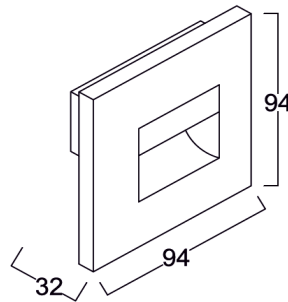

In wall Light **indoor**

Model: iLED 1 IWL CED 01

PRODUCT DESCRIPTION

This recessed mount luminaires is in the range of 1 W. Universal power supply/drivers with input range of 24 V AC-DC , 90 V to 305 V AC,50/60 HZ and PF >0.95. The material used is Abs plastic with glass. It is ideal for bedroom, passages, corridors etc. *Different fixture colours available on request.*

SPECIFICATION

- Material : Abs plastic with glass
- Lumen Efficacy : 160 – 180 lumens
- Mounting : Inwall / 2-way switch box
- Power : 1 W
- Voltage : 24 V AC-DC , 90 V to 305 V AC ,50/60 HZ
- Power Factor : >0.95
- LED colors : White 6000-6400 K
Neutral White 4000-4500 K
Warm White 2700-3000 K
- Lumen Flux : 120-140 lm/W
- Dimension : L-94 X W-94 X H-32 mm
- Cut out dimension :L-83 X W-83 X H-23mm
- Driver :internal
- Operating Temp : -40°C ~ + 70°C
- CRI : >85
- IP Rating :IP 20
- Led used **CREE**
- Dimmable Interface **C.A.S.A.M.B.I** Colour tunable (2700 K – 6000 K), DALI,
Edge pulse/0/1-10 V dimming control (optional)