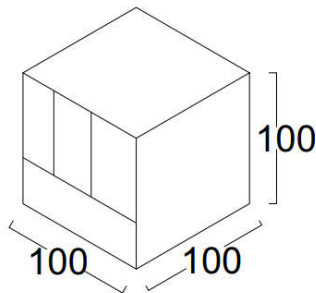

Wall Lights Outdoor

Model: iLED 12 U&D OD 16

PRODUCT DESCRIPTION

The wall luminaire is made of die cast aluminium. It is available in 12 W and can emit light on one or two sides. Universal power supply/drivers with input range of 90 V to 305 V AC 50/60 Hz and PF >0.96. It is ideal for outdoor, garden and wall light.

Different fixture colours available on request.

SPECIFICATION

Material	: Ventilated powder coated die cast aluminium with tempered glass & angle adjustable
Mounting	: Surface Mount
Power	: 12 W
Voltage	: 90 – 305 V AC 50/60 Hz
Power Factor	: >0.96
LED colors	: White 6000-6400 K Neutral White 4000-4500 K Warm White 2700-3000 K
Lumen Flux	: 120-140 lm/W (lumen efficacy: 160 -180 lm)
Dimension	: L-100 X W-100 x H-100 mm
Driver	: Internal
Operating Temp	: -40°C ~ + 70°C
CRI	: 85
IP Rating	: IP 65
Led used	: CREE ⇄
Dimmable Interface	: CASAMBI , Colour tunable (2700 K – 6000 K), DALI, Edge pulse/0/1-10 V dimming control (optional)