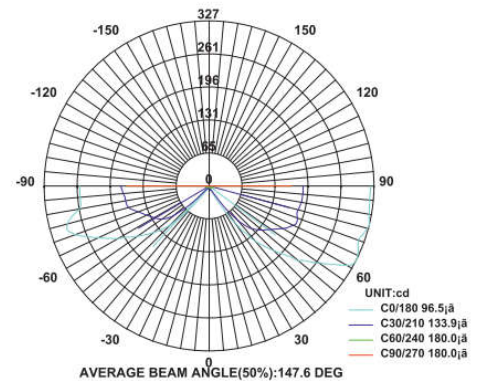

Wall Lights Outdoor

Model: iLED 12 U&D OD 16

PRODUCT DESCRIPTION

The wall luminaire is made of die cast aluminium. It is available in 12 W and can emit light on one or two sides. Universal power supply/drivers with input range of 90 V to 305 V AC 50/60 Hz and PF >0.96. It is ideal for outdoor, garden and wall light.

Different fixture colours available on request.

SPECIFICATION

Material	: Ventilated powder coated die cast aluminium with tempered glass & angle adjustable
Mounting	: Surface Mount
Power	: 12 W
Voltage	: 90 – 305 V AC 50/60 Hz
Power Factor	: >0.96
LED colors	: White 6000-6400 K Neutral White 4000-4500 K Warm White 2700-3000 K
Lumen Flux	: 120-140 lm/W (lumen efficacy: 160 -180 lm)
Dimension	: L-100 X W-100 x H-100 mm
Driver	: Internal
Operating Temp	: -40°C ~ + 70°C
CRI	: 85
IP Rating	: IP 65
Led used	: CREE ⇄
Dimmable Interface	: CASAMBI , Colour tunable (2700 K – 6000 K), DALI, Edge pulse/0/1-10 V dimming control (optional)

ORDERING INFORMATION

iLED	12	U&D	OD	16	W	WW	NW
Brand name	Rated Power	Up Down	Outdoor	Model No.	White	Warm White	Neutral White

The technical specifications may vary due to continuous improvement without prior notice.