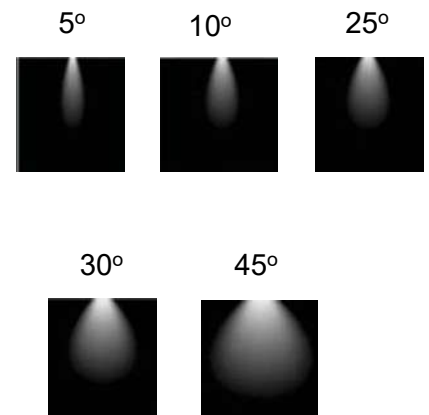

## Ceiling Recess Mount Lights With Lens

**Model:** iLED 5\*3 SDL 11

### PRODUCT DESCRIPTION

The Ceiling recessed mount luminaire is made of aluminium with PMMA lens and available in 15 W with different angle reflector. It is ideal for hotel, showroom, home, offices, theatres etc. *Different fixture colours available on request.*

### SPECIFICATION

Material	: Ventilated powder coated aluminum with different angle reflector
Mounting	: Recess mount with trim/trimless
Power	: 15 W
Voltage	: 12/24 V DC , 230 V AC
LED colors	: White 6000-6400 K Neutral White 4000-4500 K Warm White 2700-3000 K
Lumen Flux	: 120-140 lm/W (lumen efficacy: 160 -180 lm)
Dimension	: L-140 X W-36 X H-49 mm
Cut out dimension	: L-137 X W-34 X H-49 mm
Driver	: External
Operating Temp	: -40°C ~ + 70°C
CRI	: 85
IP Rating	: IP 20
Led used	: <b>CREE</b> ⇄
Dimmable Interface	: <b>CASAMBI</b> , Colour tunable (2700 K – 6000 K), DALI, Edge pulse/0/1-10 V dimming control (optional)

### BEAM ANGLE