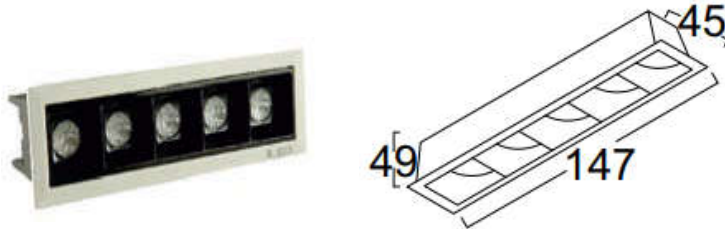

## Ceiling Recess Mount Lights With Lens

**Model:** iLED 5\*3 SDL 11

### PRODUCT DESCRIPTION

The Ceiling recessed mount luminaire is made of aluminium with PMMA lens and available in 15 W with different angle reflector. It is ideal for hotel, showroom, home, offices, theatres etc. *Different fixture colours available on request.*

### SPECIFICATION

Material	: Ventilated powder coated aluminum with different angle reflector
Mounting	: Recess mount with trim/trimless
Power	: 15 W
Voltage	: 12/24 V DC , 230 V AC
LED colors	: White 6000-6400 K Neutral White 4000-4500 K Warm White 2700-3000 K
Lumen Flux	: 120-140 lm/W (lumen efficacy: 160 -180 lm)
Dimension	: L-140 X W-36 X H-49 mm
Cut out dimension	: L-137 X W-34 X H-49 mm
Driver	: External
Operating Temp	: -40°C ~ + 70°C
CRI	: 85
IP Rating	: IP 20
Led used	: <b>CREE</b> ⇄
Dimmable Interface	: <b>CASAMBI</b> , Colour tunable (2700 K – 6000 K), DALI, Edge pulse/0/1-10 V dimming control (optional)