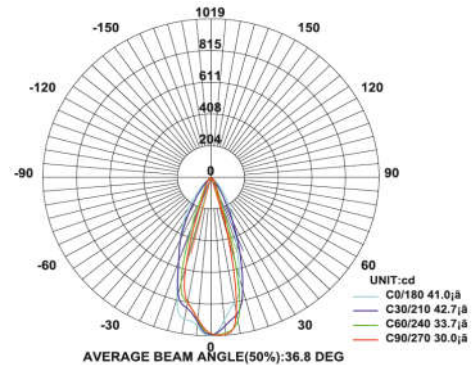

Ceiling Recess Mount Lights With Lens

Model: iLED 5*3 SDL 11

PRODUCT DESCRIPTION

The Ceiling recessed mount luminaire is made of aluminium with PMMA lens and available in 15 W with different angle reflector. It is ideal for hotel, showroom, home, offices, theatres etc. *Different fixture colours available on request.*

SPECIFICATION

Material	: Ventilated powder coated aluminum with different angle reflector
Mounting	: Recess mount with trim/trimless
Power	: 15 W
Voltage	: 12/24 V DC , 230 V AC
LED colors	: White 6000-6400 K Neutral White 4000-4500 K Warm White 2700-3000 K
Lumen Flux	: 120-140 lm/W (lumen efficacy: 160 -180 lm)
Dimension	: L-140 X W-36 X H-49 mm
Cut out dimension	: L-137 X W-34 X H-49 mm
Driver	: External
Operating Temp	: -40°C ~ + 70°C
CRI	: 85
IP Rating	: IP 20
Led used	: CREE ⇄
Dimmable Interface	: CASAMBI, Colour tunable (2700 K – 6000 K), DALI, Edge pulse/0/1-10 V dimming control (optional)