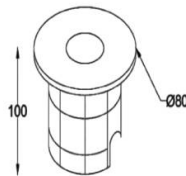

Burials & Pathway Lights

Model: iLED 5 UG 17

PRODUCT DESCRIPTION

The outdoor burial mount luminaire is made of aluminium with PMMA lens and available in 3 W and 9 W. DC/Universal power supply/drivers with input range of 90 V to 270 V AC 50/60 Hz and PF >0.96. It is ideal for sign, facade area, accent and general lighting area etc. Different fixture colours available on request.

SPECIFICATION

Material	: Ventilated aluminum die casting with PMMA lens
Mounting	: Outdoor burial mount
Power	: 3/9 W
Voltage	: 12 / 24 V AC/DC, 230V AC
Power Factor	: >0.96
LED colors	: White 6000-6400 K Neutral White 4000-4500 K Warm White 2700-3000 K
Lumen Flux	: 120-140 lm/W (lumen efficacy: 160 -180 lm)
Dimension	: D-80 X H-100 mm
Driver	: Internal
Operating Temp	: -40°C ~ + 70°C
CRI	: 85
IP Rating	: IP 67
Led used	: CREE ⇄
Dimmable Interface	: CAS ▲ MBI , Colour tunable (2700 K – 6000 K), DALI, Edge pulse/0/1-10 V dimming control (optional)

ORDERING INFORMATION

iLED	5	UG	17	W	WW	NW
Brand name	Rated Power	Path Way Light	Model No.	White	Warm White	Neutral White

The technical specifications may vary due to continuous improvement without prior notice.