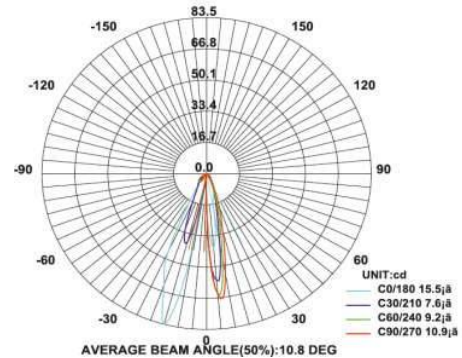

Burials & Pathway Lights

Model: iLED 5 UG 17

PRODUCT DESCRIPTION

The outdoor burial mount luminaire is made of aluminium with PMMA lens and available in 3 W and 9 W. DC/Universal power supply/drivers with input range of 90 V to 270 V AC 50/60 Hz and PF >0.96. It is ideal for sign, facade area, accent and general lighting area etc. Different fixture colours available on request.

SPECIFICATION

Material	: Ventilated aluminum die casting with PMMA lens
Mounting	: Outdoor burial mount
Power	: 3/9 W
Voltage	: 12 / 24 V AC/DC, 230V AC
Power Factor	: >0.96
LED colors	: White 6000-6400 K Neutral White 4000-4500 K Warm White 2700-3000 K
Lumen Flux	: 120-140 lm/W (lumen efficacy: 160 -180 lm)
Dimension	: D-80 X H-100 mm
Driver	: Internal
Operating Temp	: -40°C ~ + 70°C
CRI	: 85
IP Rating	: IP 67
Led used	: CREE ⇄
Dimmable Interface	: CAS ▲ MBI , Colour tunable (2700 K – 6000 K), DALI, Edge pulse/0/1-10 V dimming control (optional)

ORDERING INFORMATION

iLED	5	UG	17	W	WW	NW
Brand name	Rated Power	Path Way Light	Model No.	White	Warm White	Neutral White

The technical specifications may vary due to continuous improvement without prior notice.