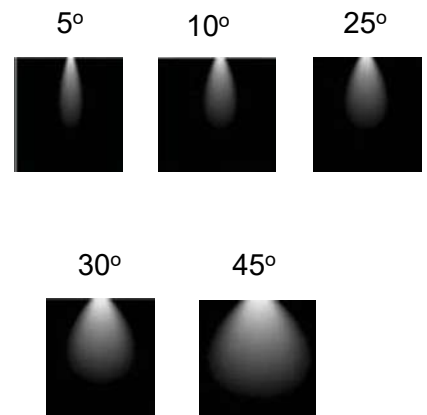

Ceiling Recess Mount Lights With Lens

Model: iLED 5 RDL 07

PRODUCT DESCRIPTION

The Ceiling recessed mount luminaire is made of aluminium with PMMA lens and available in 5 W. It is ideal for hotel, showroom, home, offices ,theaters etc.

Different fixture colours available on request.

SPECIFICATION

Material	: Ventilated aluminum cooling with PMMA lens & adjustable
Mounting	: Recess mount
Power	: 5 W
Voltage	: 12/24 V DC , 230 V AC
LED colors	: White 6000-6400 K Neutral White 4000-4500 K Warm White 2700-3000 K
Lumen Flux	: 120-140 lm/W (lumen efficacy: 160 -180 lm)
Dimension	: D-110X H-62 mm
Cut out diameter	: 86 mm
Driver	: External
Operating Temp	: -40°C ~ + 70°C
CRI	: 85
IP Rating	: IP 20
Led used	: CREE ⇄
Dimmable Interface	: CASAMBI , Colour tunable (2700 K – 6000 K), DALI, Edge pulse/0/1-10 V dimming control (optional)

BEAM ANGLE

ORDERING INFORMATION

iLED	5	RDL	07	W	WW	NW
Brand name	Rated Power	Round Down Light	Model No.	White	Warm White	Neutral White

The technical specifications may vary due to continuous improvement without prior notice.