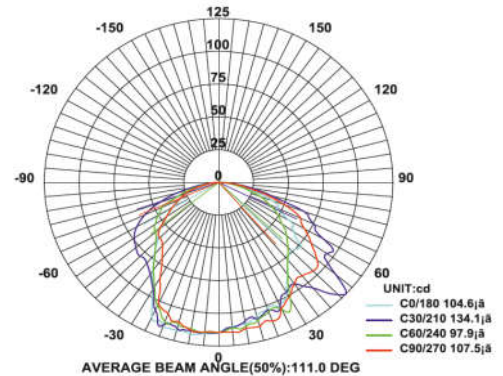

Ceiling Recess Mount Lights With Lens

Model: iLED 5 RDL 07

PRODUCT DESCRIPTION

The Ceiling recessed mount luminaire is made of aluminium with PMMA lens and available in 5 W. It is ideal for hotel, showroom, home, offices ,theaters etc.

Different fixture colours available on request.

SPECIFICATION

Material	: Ventilated aluminum cooling with PMMA lens & adjustable
Mounting	: Recess mount
Power	: 5 W
Voltage	: 12/24 V DC , 230 V AC
LED colors	: White 6000-6400 K Neutral White 4000-4500 K Warm White 2700-3000 K
Lumen Flux	: 120-140 lm/W (lumen efficacy: 160 -180 lm)
Dimension	: D-110X H-62 mm
Cut out diameter	: 86 mm
Driver	: External
Operating Temp	: -40°C ~ + 70°C
CRI	: 85
IP Rating	: IP 20
Led used	: CREE ⇄
Dimmable Interface	: CASAMBI , Colour tunable (2700 K – 6000 K), DALI, Edge pulse/0/1-10 V dimming control (optional)

BEAM ANGLE

ORDERING INFORMATION

iLED	5	RDL	07	W	WW	NW
Brand name	Rated Power	Round Down Light	Model No.	White	Warm White	Neutral White

The technical specifications may vary due to continuous improvement without prior notice.