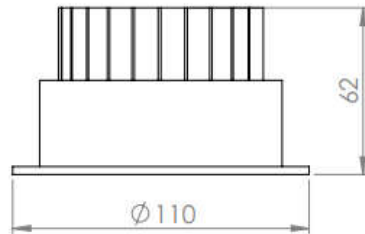

Ceiling Recess Mount Lights With Lens

Model: iLED 5 RDL 07

PRODUCT DESCRIPTION

The Ceiling recessed mount luminaire is made of aluminium with PMMA lens and available in 5 W. It is ideal for hotel, showroom, home, offices ,theaters etc.

Different fixture colours available on request.

SPECIFICATION

Material	: Ventilated aluminum cooling with PMMA lens & adjustable
Mounting	: Recess mount
Power	: 5 W
Voltage	: 12/24 V DC , 230 V AC
LED colors	: White 6000-6400 K Neutral White 4000-4500 K Warm White 2700-3000 K
Lumen Flux	: 120-140 lm/W (lumen efficacy: 160 -180 lm)
Dimension	: D-110X H-62 mm
Cut out diameter	: 86 mm
Driver	: External
Operating Temp	: -40°C ~ + 70°C
CRI	: 85
IP Rating	: IP 20
Led used	: CREE ⇄
Dimmable Interface	: CASAMBI , Colour tunable (2700 K – 6000 K), DALI, Edge pulse/0/1-10 V dimming control (optional)

BEAM ANGLE

ORDERING INFORMATION

iLED	5	RDL	07	W	WW	NW
Brand name	Rated Power	Round Down Light	Model No.	White	Warm White	Neutral White

The technical specifications may vary due to continuous improvement without prior notice.