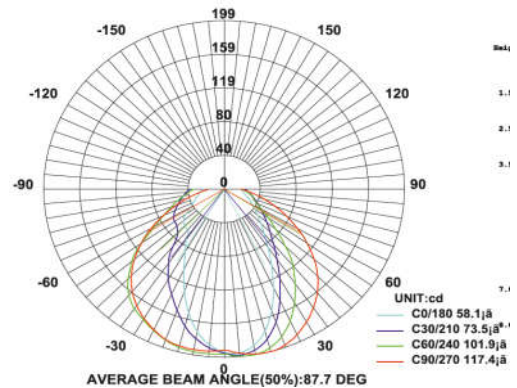

Bulbs

Model: iLED 5 CB 11, iLED 7 CB 12

PRODUCT DESCRIPTION

The bulb is made of ABS plastic and available in 5 W **and 7 W**. Universal power supply/drivers with input range of 90 V to 270 V AC 50/60 Hz and PF >0.96. It is ideal for hotel, restaurants, home, hospitals etc.

Different fixture colours available on request.

SPECIFICATION

Material	: Abs plastic
Mounting	: Retrofit: G24
Power	: 5 W, 7 W
Voltage	: 90 – 270 V AC 50/60 Hz
Power Factor	: >0.96
LED colors	: White 6000-6400 K Neutral White 4000-4500 K Warm White 2700-3000 K
Lumen Flux	: 120-140 lm/W (lumen efficacy: 160 -180 lm)
Dimension	: D-37 X H-110 mm, D-37 X H-110 mm
Driver	: Internal
Operating Temp	: -40°C ~ + 70°C
CRI	: 85
IP Rating	: IP 20
Led used	: CREE ⇄
Dimmable Interface	: CASAMBI , Colour tunable (2700 K – 6000 K), DALI, Edge pulse/0/1-10 V dimming control (optional)