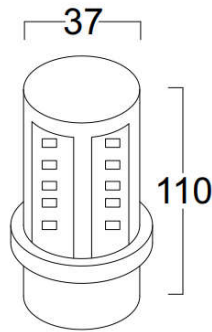

Bulbs

Model: iLED 5 CB 11, iLED 7 CB 12

PRODUCT DESCRIPTION

The bulb is made of ABS plastic and available in 5 W **and 7 W**. Universal power supply/drivers with input range of 90 V to 270 V AC 50/60 Hz and PF >0.96. It is ideal for hotel, restaurants, home, hospitals etc.

Different fixture colours available on request.

SPECIFICATION

Material	: Abs plastic
Mounting	: Retrofit: G24
Power	: 5 W, 7 W
Voltage	: 90 – 270 V AC 50/60 Hz
Power Factor	: >0.96
LED colors	: White 6000-6400 K Neutral White 4000-4500 K Warm White 2700-3000 K
Lumen Flux	: 120-140 lm/W (lumen efficacy: 160 -180 lm)
Dimension	: D-37 X H-110 mm, D-37 X H-110 mm
Driver	: Internal
Operating Temp	: -40°C ~ + 70°C
CRI	: 85
IP Rating	: IP 20
Led used	: CREE ⇄
Dimmable Interface	: CASAMBI , Colour tunable (2700 K – 6000 K), DALI, Edge pulse/0/1-10 V dimming control (optional)