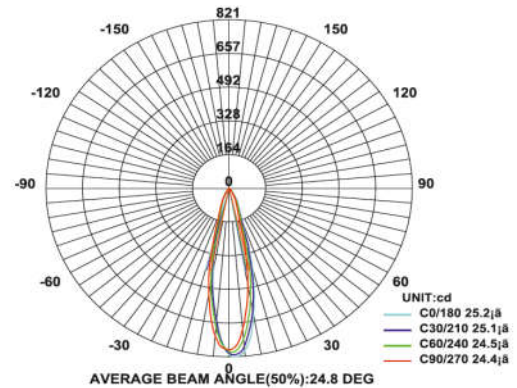

Ceiling Recess Mount Lights With Lens

Model: iLED 3/6 SDL 06

PRODUCT DESCRIPTION

The Ceiling recessed mount luminaire is made of aluminium with PMMA lens and available in 3 W and 6 W. It is ideal for hotel, showroom, home, offices, theatres etc.

Different fixture colours available on request.

SPECIFICATION

Material	: Ventilated aluminum cooling with PMMA lens & adjustable
Mounting	: Recess mount
Power	: 3/6 W
Voltage	: 12/24 V DC , 230 V AC
LED colors	: White 6000-6400 K Neutral White 4000-4500 K Warm White 2700-3000 K
Lumen Flux	: 120-140 lm/W (lumen efficacy: 160 -180 lm)
Dimension	: L-92 X W-92 X H-42 mm
Cut out diameter	: 71 mm
Driver	: External
Operating Temp	: -40°C ~ + 70°C
CRI	: 85
IP Rating	: IP 20
Led used	: CREE ⇄
Dimmable Interface	: CASAMBI, Colour tunable (2700 K – 6000 K), DALI, Edge pulse/0/1-10 V dimming control (optional)