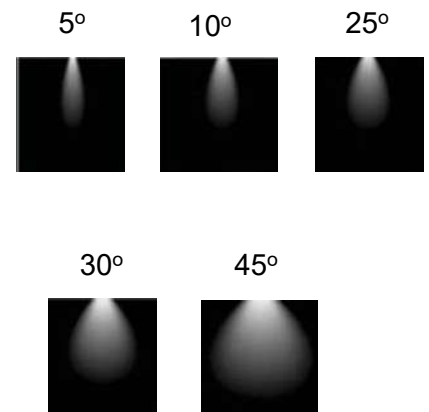

### PRODUCT DESCRIPTION

The Ceiling recessed mount luminaire is made of aluminium with PMMA lens and available in 3 W and 6 W. It is ideal for hotel, showroom, home, offices, theatres etc.

*Different fixture colours available on request.*

### SPECIFICATION

Material	: Ventilated aluminum cooling with PMMA lens & adjustable
Mounting	: Recess mount
Power	: 3/6 W
Voltage	: 12/24 V DC , 230 V AC
LED colors	: White 6000-6400 K Neutral White 4000-4500 K Warm White 2700-3000 K
Lumen Flux	: 120-140 lm/W (lumen efficacy: 160 -180 lm)
Dimension	: L-92 X W-92 X H-42 mm
Cut out diameter	: 71 mm
Driver	: External
Operating Temp	: -40°C ~ + 70°C
CRI	: 85
IP Rating	: IP 20
Led used	: <b>CREE</b> ⇄
Dimmable Interface	: <b>CASAMBI</b> , Colour tunable (2700 K – 6000 K), DALI, Edge pulse/0/1-10 V dimming control (optional)

### BEAM ANGLE