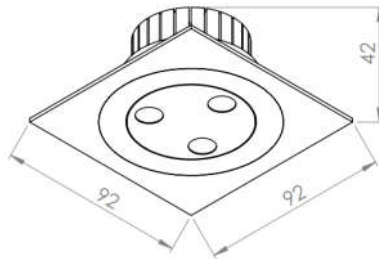

## Ceiling Recess Mount Lights With Lens

**Model:** iLED 3/6 SDL 06

### PRODUCT DESCRIPTION

The Ceiling recessed mount luminaire is made of aluminium with PMMA lens and available in 3 W and 6 W. It is ideal for hotel, showroom, home, offices, theatres etc.

*Different fixture colours available on request.*

### SPECIFICATION

Material	: Ventilated aluminum cooling with PMMA lens & adjustable
Mounting	: Recess mount
Power	: 3/6 W
Voltage	: 12/24 V DC , 230 V AC
LED colors	: White 6000-6400 K Neutral White 4000-4500 K Warm White 2700-3000 K
Lumen Flux	: 120-140 lm/W (lumen efficacy: 160 -180 lm)
Dimension	: L-92 X W-92 X H-42 mm
Cut out diameter	: 71 mm
Driver	: External
Operating Temp	: -40°C ~ + 70°C
CRI	: 85
IP Rating	: IP 20
Led used	: <b>CREE</b> ⇄
Dimmable Interface	: <b>CASAMBI</b> , Colour tunable (2700 K – 6000 K), DALI, Edge pulse/0/1-10 V dimming control (optional)