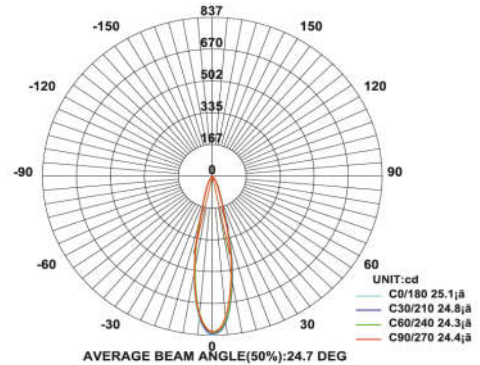

Ceiling Recess Mount Lights With Lens

Model: iLED 3/6 RDL 05

PRODUCT DESCRIPTION

The Ceiling recessed mount luminaire is made of aluminium with PMMA lens and available in 3 W and 6 W. It is ideal for hotel, showroom, home, offices, theaters etc.

Different fixture colours available on request.

SPECIFICATION

Material	: Ventilated aluminum cooling with PMMA lens & adjustable
Mounting	: Recess mount
Power	: 3/6 W
Voltage	: 12/24 V DC , 230 V AC
LED colors	: White 6000-6400 K Neutral White 4000-4500 K Warm White 2700-3000 K
Lumen Flux	: 120-140 lm/W (lumen efficacy: 160 -180 lm)
Dimension	: D-85 X H-45 mm
Cut out diameter	: 65 mm
Driver	: External
Operating Temp	: -40°C ~ + 70°C
CRI	: 85
IP Rating	: IP 20
Led used	: CREE ⇄
Dimmable Interface	: CASAMBI , Colour tunable (2700 K – 6000 K), DALI, Edge pulse/0/1-10 V dimming control (optional)

BEAM ANGLE

ORDERING INFORMATION

iLED	3/6	RDL	05	W	WW	NW
Brand name	Rated Power	Round Down Light	Model No.	White	Warm White	Neutral White

The technical specifications may vary due to continuous improvement without prior notice.