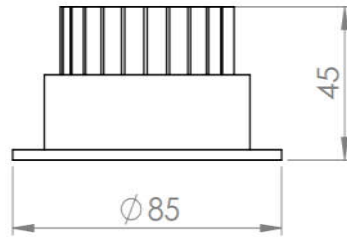

Ceiling Recess Mount Lights With Lens

Model: iLED 3/6 RDL 05

PRODUCT DESCRIPTION

The Ceiling recessed mount luminaire is made of aluminium with PMMA lens and available in 3 W and 6 W. It is ideal for hotel, showroom, home, offices, theaters etc.

Different fixture colours available on request.

SPECIFICATION

Material	: Ventilated aluminum cooling with PMMA lens & adjustable
Mounting	: Recess mount
Power	: 3/6 W
Voltage	: 12/24 V DC , 230 V AC
LED colors	: White 6000-6400 K Neutral White 4000-4500 K Warm White 2700-3000 K
Lumen Flux	: 120-140 lm/W (lumen efficacy: 160 -180 lm)
Dimension	: D-85 X H-45 mm
Cut out diameter	: 65 mm
Driver	: External
Operating Temp	: -40°C ~ + 70°C
CRI	: 85
IP Rating	: IP 20
Led used	: CREE ⇄
Dimmable Interface	: CASAMBI , Colour tunable (2700 K – 6000 K), DALI, Edge pulse/0/1-10 V dimming control (optional)

BEAM ANGLE

ORDERING INFORMATION

iLED	3/6	RDL	05	W	WW	NW
Brand name	Rated Power	Round Down Light	Model No.	White	Warm White	Neutral White

The technical specifications may vary due to continuous improvement without prior notice.