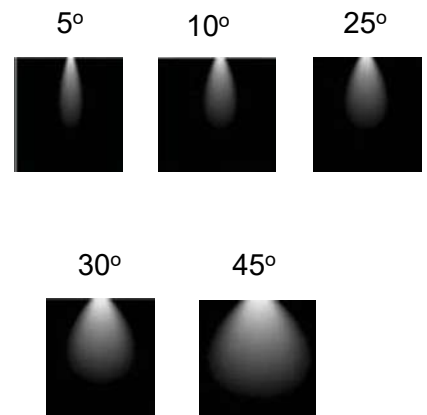

Ceiling Recess Mount Lights With Lens

Model: iLED 3/6 RDL 05

PRODUCT DESCRIPTION

The Ceiling recessed mount luminaire is made of aluminium with PMMA lens and available in 3 W and 6 W. It is ideal for hotel, showroom, home, offices, theaters etc.

Different fixture colours available on request.

SPECIFICATION

Material	: Ventilated aluminum cooling with PMMA lens & adjustable
Mounting	: Recess mount
Power	: 3/6 W
Voltage	: 12/24 V DC , 230 V AC
LED colors	: White 6000-6400 K Neutral White 4000-4500 K Warm White 2700-3000 K
Lumen Flux	: 120-140 lm/W (lumen efficacy: 160 -180 lm)
Dimension	: D-85 X H-45 mm
Cut out diameter	: 65 mm
Driver	: External
Operating Temp	: -40°C ~ + 70°C
CRI	: 85
IP Rating	: IP 20
Led used	: CREE ⇄
Dimmable Interface	: CASAMBI , Colour tunable (2700 K – 6000 K), DALI, Edge pulse/0/1-10 V dimming control (optional)

BEAM ANGLE

ORDERING INFORMATION

iLED	3/6	RDL	05	W	WW	NW
Brand name	Rated Power	Round Down Light	Model No.	White	Warm White	Neutral White

The technical specifications may vary due to continuous improvement without prior notice.