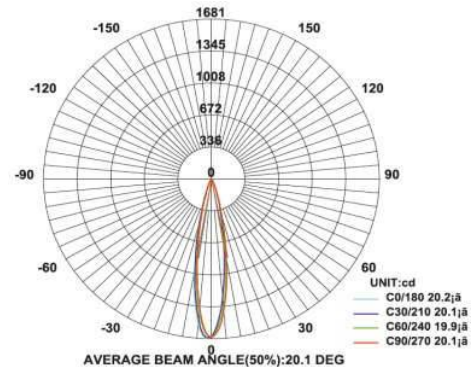

Down Lights

Model: iLED 3 RDL 19 - Adjustable

PRODUCT DESCRIPTION

The Ceiling recessed spot luminaire is made of Ventilated Aluminium with PMMA lens and available in 1W-3W. It is ideal for hotels, showrooms, homes, offices ,theaters etc. Different fixture colours available on request.

SPECIFICATION

Material	: Ventilated aluminum cooling with PMMA lens
Mounting	: Recess mount
Power	: 1-3W
Voltage	: 12/24 V DC , 230 V AC
LED colors	: White 6000-6400 K Neutral White 4000-4500 K Warm White 2700-3000 K
Lumen Flux	: 120-140 lm/W (lumen efficacy: 160 -180 lm)
Dimension	: D-42 X H-61 mm
Cut out diameter	: 32 mm
Driver	: External
Operating Temp	: -40°C ~ + 70°C
CRI	: >85
IP Rating	: IP 20
Led used	: CREE ⇄
Dimmable Interface	: CASAMBI , Colour tunable (2700 K – 6000 K), DALI, Edge pulse/0/1-10 V dimming control (optional)

BEAM ANGLE

ORDERING INFORMATION

iLED	3	RDL	19	W	WW	NW
Brand name	Rated Power	Round Down Light	Model No.	White	Warm White	Neutral White