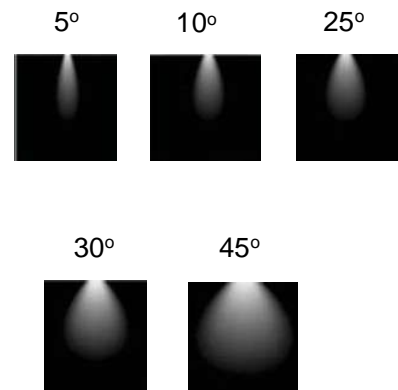

Down Lights

Model: iLED 3 RDL 19 - Adjustable

PRODUCT DESCRIPTION

The Ceiling recessed spot luminaire is made of Ventilated Aluminium with PMMA lens and available in 1W-3W. It is ideal for hotels, showrooms, homes, offices ,theaters etc. Different fixture colours available on request.

SPECIFICATION

Material	: Ventilated aluminum cooling with PMMA lens
Mounting	: Recess mount
Power	: 1-3W
Voltage	: 12/24 V DC , 230 V AC
LED colors	: White 6000-6400 K Neutral White 4000-4500 K Warm White 2700-3000 K
Lumen Flux	: 120-140 lm/W (lumen efficacy: 160 -180 lm)
Dimension	: D-42 X H-61 mm
Cut out diameter	: 32 mm
Driver	: External
Operating Temp	: -40°C ~ + 70°C
CRI	: >85
IP Rating	: IP 20
Led used	: CREE ⇄
Dimmable Interface	: CASAMBI , Colour tunable (2700 K – 6000 K), DALI, Edge pulse/0/1-10 V dimming control (optional)

BEAM ANGLE

ORDERING INFORMATION

iLED	3	RDL	19	W	WW	NW
Brand name	Rated Power	Round Down Light	Model No.	White	Warm White	Neutral White