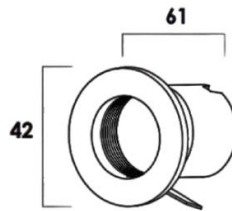

Down Lights

Model: iLED 3 RDL 19 - Adjustable

PRODUCT DESCRIPTION

The Ceiling recessed spot luminaire is made of Ventilated Aluminium with PMMA lens and available in 1W-3W. It is ideal for hotels, showrooms, homes, offices ,theaters etc. Different fixture colours available on request.

SPECIFICATION

Material	: Ventilated aluminum cooling with PMMA lens
Mounting	: Recess mount
Power	: 1-3W
Voltage	: 12/24 V DC , 230 V AC
LED colors	: White 6000-6400 K Neutral White 4000-4500 K Warm White 2700-3000 K
Lumen Flux	: 120-140 lm/W (lumen efficacy: 160 -180 lm)
Dimension	: D-42 X H-61 mm
Cut out diameter	: 32 mm
Driver	: External
Operating Temp	: -40°C ~ + 70°C
CRI	: >85
IP Rating	: IP 20
Led used	: CREE ⇄
Dimmable Interface	: CASAMBI , Colour tunable (2700 K – 6000 K), DALI, Edge pulse/0/1-10 V dimming control (optional)

BEAM ANGLE

ORDERING INFORMATION

iLED	3	RDL	19	W	WW	NW
Brand name	Rated Power	Round Down Light	Model No.	White	Warm White	Neutral White