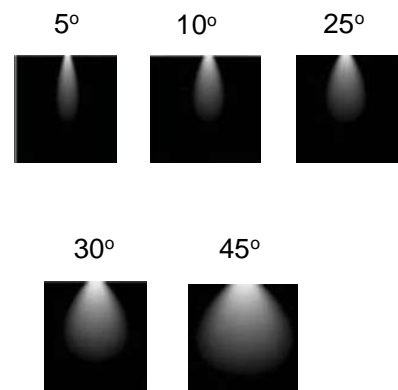

Down Lights

Model: iLED 3 RDL 18

PRODUCT DESCRIPTION

The Ceiling recessed spot luminaire is made of Ventilated Aluminium with PMMA lens and available in 1W-3W. It is ideal for hotels, showrooms, homes, offices ,theaters etc. Different fixture colours available on request.

SPECIFICATION

Material	: Ventilated aluminum cooling with PMMA lens
Mounting	: Recess mount
Power	: 1-3 W
Voltage	: 12/24V DC, 230V AC
LED colors	: White 6000-6400K Neutral White 4000-4500K Warm White 2700-3000K
Lumen Flux	: 120-140 lm/W (lumen efficacy: 160 -180 lm)
Dimension	: D-39 X H-25 mm
Cut out diameter	: 27 mm
Driver	: External
Operating Temp	: -40°C ~ + 70°C
CRI	: >80
IP Rating	: IP 20
Led used	: CREE
Dimmable Interface	: CASAMBI , Colour tunable (2700 K – 6000 K),DALI, Edge pulse/0/1-10 V dimming control (optional)

BEAM ANGLE

ORDERING INFORMATION

iLED	3	RDL	18	W	WW	NW
Brand name	Rated Power	Round Down Light	Model No.	White	Warm White	Neutral White