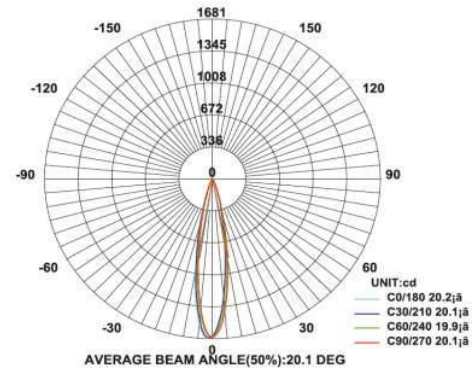

Down Lights

Model: iLED 3 RDL 18

PRODUCT DESCRIPTION

The Ceiling recessed spot luminaire is made of Ventilated Aluminium with PMMA lens and available in 1W-3W. It is ideal for hotels, showrooms, homes, offices ,theaters etc. Different fixture colours available on request.

SPECIFICATION

Material	: Ventilated aluminum cooling with PMMA lens
Mounting	: Recess mount
Power	: 1-3 W
Voltage	: 12/24V DC, 230V AC
LED colors	: White 6000-6400K Neutral White 4000-4500K Warm White 2700-3000K
Lumen Flux	: 120-140 lm/W (lumen efficacy: 160 -180 lm)
Dimension	: D-39 X H-25 mm
Cut out diameter	: 27 mm
Driver	: External
Operating Temp	: -40°C ~ + 70°C
CRI	: >80
IP Rating	: IP 20
Led used	: CREE
Dimmable Interface	: CASAMBI, Colour tunable (2700 K – 6000 K),DALI, Edge pulse/0/1-10 V dimming control (optional)