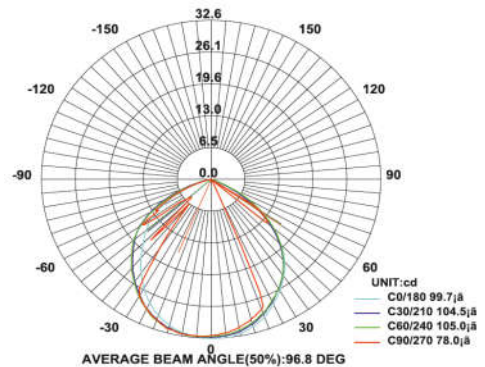

Ceiling Recess Mount Lights With Lens

Model: iLED 3 RDL 17

PRODUCT DESCRIPTION

The Ceiling recessed mount luminaire is made of aluminium with PMMA lens and available in 3 W. It is ideal for hotel, showroom, home, offices ,theaters etc.
Different fixture colours available on request.

SPECIFICATION

Material	: Ventilated aluminum cooling with Reflector
Mounting	: Recess mount
Power	: 3 W
Voltage	: 12/24 V DC , 230 V AC
LED colors	: White 6000-6400 K Neutral White 4000-4500 K Warm White 2700-3000 K
Lumen Flux	: 120-140 lm/W (lumen efficacy: 160 -180 lm)
Dimension	: D-39 X H-25 mm
Cut out diameter	: 29.5 mm
Driver	: External
Operating Temp	: -40°C ~ + 70°C
CRI	: 85
IP Rating	: IP 20
Led used	: CREE ⇄
Dimmable Interface	: CASAMBI, Colour tunable (2700 K – 6000 K), DALI, Edge pulse/0/1-10 V dimming control (optional)