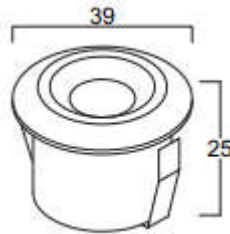

Ceiling Recess Mount Lights With Lens

Model: iLED 3 RDL 17

PRODUCT DESCRIPTION

The Ceiling recessed mount luminaire is made of aluminium with PMMA lens and available in 3 W. It is ideal for hotel, showroom, home, offices ,theaters etc.
Different fixture colours available on request.

SPECIFICATION

Material	: Ventilated aluminum cooling with Reflector
Mounting	: Recess mount
Power	: 3 W
Voltage	: 12/24 V DC , 230 V AC
LED colors	: White 6000-6400 K Neutral White 4000-4500 K Warm White 2700-3000 K
Lumen Flux	: 120-140 lm/W (lumen efficacy: 160 -180 lm)
Dimension	: D-39 X H-25 mm
Cut out diameter	: 29.5 mm
Driver	: External
Operating Temp	: -40°C ~ + 70°C
CRI	: 85
IP Rating	: IP 20
Led used	: CREE ⇄
Dimmable Interface	: CASAMBI, Colour tunable (2700 K – 6000 K), DALI, Edge pulse/0/1-10 V dimming control (optional)