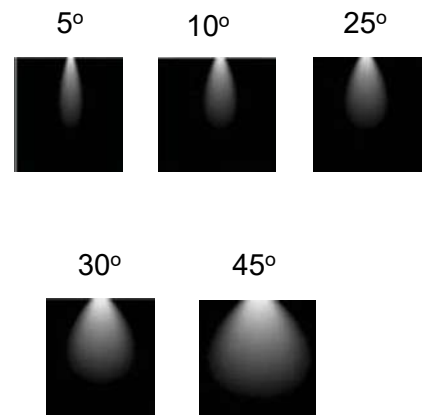

## Ceiling Recess Mount Lights With Lens

**Model:** iLED 3 RDL 17

### PRODUCT DESCRIPTION

The Ceiling recessed mount luminaire is made of aluminium with PMMA lens and available in 3 W. It is ideal for hotel, showroom, home, offices ,theaters etc.  
*Different fixture colours available on request.*

### SPECIFICATION

Material	: Ventilated aluminum cooling with Reflector
Mounting	: Recess mount
Power	: 3 W
Voltage	: 12/24 V DC , 230 V AC
LED colors	: White 6000-6400 K Neutral White 4000-4500 K Warm White 2700-3000 K
Lumen Flux	: 120-140 lm/W (lumen efficacy: 160 -180 lm)
Dimension	: D-39 X H-25 mm
Cut out diameter	: 29.5 mm
Driver	: External
Operating Temp	: -40°C ~ + 70°C
CRI	: 85
IP Rating	: IP 20
Led used	: <b>CREE</b> ⇄
Dimmable Interface	: <b>CASAMBI</b> , Colour tunable (2700 K – 6000 K), DALI, Edge pulse/0/1-10 V dimming control (optional)

### BEAM ANGLE