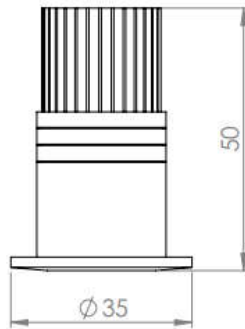

Ceiling Recess Mount Lights With Lens

Model: iLED 3 RDL 04

PRODUCT DESCRIPTION

The Ceiling recessed mount luminaire is made of aluminium with PMMA lens and available in 3 W. It is ideal for hotel, showroom, home, offices, theaters etc.

Different fixture colours available on request.

SPECIFICATION

Material	: Ventilated aluminum cooling with PMMA lens
Mounting	: Recess mount
Power	: 3 W
Voltage	: 12/24 V DC , 230 V AC
LED colors	: White 6000-6400 K Neutral White 4000-4500 K Warm White 2700-3000 K
Lumen Flux	: 120-140 lm/W (lumen efficacy: 160 -180 lm)
Dimension	: D-35 X H-50 mm
Cut out diameter	: 27 mm
Driver	: External
Operating Temp	: -40°C ~ + 70°C
CRI	: 85
IP Rating	: IP 20
Led used	: CREE
Dimmable Interface	: CASAMBI , Colour tunable (2700 K – 6000 K), DALI, Edge pulse/0/1-10 V dimming control (optional)

BEAM ANGLE

ORDERING INFORMATION

iLED	3	RDL	04	W	WW	NW
Brand name	Rated Power	Round Down Light	Model No.	White	Warm White	Neutral White

The technical specifications may vary due to continuous improvement without prior notice.