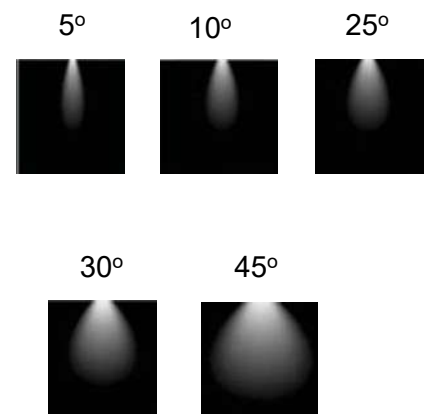

Ceiling Recess Mount Lights With Lens

Model: iLED 3 RDL 04

PRODUCT DESCRIPTION

The Ceiling recessed mount luminaire is made of aluminium with PMMA lens and available in 3 W. It is ideal for hotel, showroom, home, offices, theaters etc.

Different fixture colours available on request.

SPECIFICATION

Material	: Ventilated aluminum cooling with PMMA lens
Mounting	: Recess mount
Power	: 3 W
Voltage	: 12/24 V DC , 230 V AC
LED colors	: White 6000-6400 K Neutral White 4000-4500 K Warm White 2700-3000 K
Lumen Flux	: 120-140 lm/W (lumen efficacy: 160 -180 lm)
Dimension	: D-35 X H-50 mm
Cut out diameter	: 27 mm
Driver	: External
Operating Temp	: -40°C ~ + 70°C
CRI	: 85
IP Rating	: IP 20
Led used	: CREE
Dimmable Interface	: CASAMBI , Colour tunable (2700 K – 6000 K), DALI, Edge pulse/0/1-10 V dimming control (optional)

BEAM ANGLE

ORDERING INFORMATION

iLED	3	RDL	04	W	WW	NW
Brand name	Rated Power	Round Down Light	Model No.	White	Warm White	Neutral White

The technical specifications may vary due to continuous improvement without prior notice.