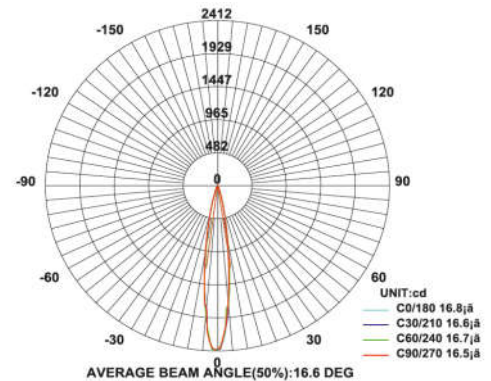

Ceiling Recess Mount Lights With Lens

Model: iLED 3 RDL 04

PRODUCT DESCRIPTION

The Ceiling recessed mount luminaire is made of aluminium with PMMA lens and available in 3 W. It is ideal for hotel, showroom, home, offices, theaters etc.

Different fixture colours available on request.

SPECIFICATION

Material	: Ventilated aluminum cooling with PMMA lens
Mounting	: Recess mount
Power	: 3 W
Voltage	: 12/24 V DC , 230 V AC
LED colors	: White 6000-6400 K Neutral White 4000-4500 K Warm White 2700-3000 K
Lumen Flux	: 120-140 lm/W (lumen efficacy: 160 -180 lm)
Dimension	: D-35 X H-50 mm
Cut out diameter	: 27 mm
Driver	: External
Operating Temp	: -40°C ~ + 70°C
CRI	: 85
IP Rating	: IP 20
Led used	: CREE
Dimmable Interface	: CASAMBI, Colour tunable (2700 K – 6000 K), DALI, Edge pulse/0/1-10 V dimming control (optional)