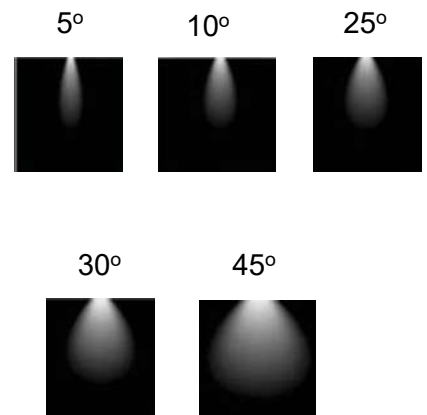

Ceiling Recess Mount Lights With Lens

Model: iLED 3 RDL 03

PRODUCT DESCRIPTION

The Ceiling recessed mount luminaire is made of Ventilated Aluminium with PMMA lens and available in 3 W. It is ideal for hotel, showroom, home, offices ,theaters etc.

Different fixture colours available on request.

SPECIFICATION

Material	: Ventilated aluminum cooling with PMMA lens
Mounting	: Recess mount
Power	: 3 W
Voltage	: 12/24 V DC , 230 V AC
LED colors	: White 6000-6400 K Neutral White 4000-4500 K Warm White 2700-3000 K
Lumen Flux	: 120-140 lm/W (lumen efficacy: 160 -180 lm)
Dimension	: D-35 X H-50 mm
Cut out diameter	: 27 mm
Driver	: External
Operating Temp	: -40°C ~ + 70°C
CRI	: 85
IP Rating	: IP 20
Led used	: CREE ⇄
Dimmable Interface	: CASAMBI , Colour tunable (2700 K – 6000 K), DALI, Edge pulse/0/1-10 V dimming control (optional)

BEAM ANGLE

ORDERING INFORMATION

iLED	3	RDL	03	W	WW	NW
Brand name	Rated Power	Round Down Light	Model No.	White	Warm White	Neutral White

The technical specifications may vary due to continuous improvement without prior notice.