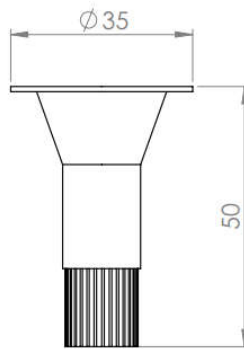

Ceiling Recess Mount Lights With Lens

Model: iLED 3 RDL 03

PRODUCT DESCRIPTION

The Ceiling recessed mount luminaire is made of Ventilated Aluminium with PMMA lens and available in 3 W. It is ideal for hotel, showroom, home, offices ,theaters etc.

Different fixture colours available on request.

SPECIFICATION

Material	: Ventilated aluminum cooling with PMMA lens
Mounting	: Recess mount
Power	: 3 W
Voltage	: 12/24 V DC , 230 V AC
LED colors	: White 6000-6400 K Neutral White 4000-4500 K Warm White 2700-3000 K
Lumen Flux	: 120-140 lm/W (lumen efficacy: 160 -180 lm)
Dimension	: D-35 X H-50 mm
Cut out diameter	: 27 mm
Driver	: External
Operating Temp	: -40°C ~ + 70°C
CRI	: 85
IP Rating	: IP 20
Led used	: CREE ⇄
Dimmable Interface	: CASAMBI , Colour tunable (2700 K – 6000 K), DALI, Edge pulse/0/1-10 V dimming control (optional)