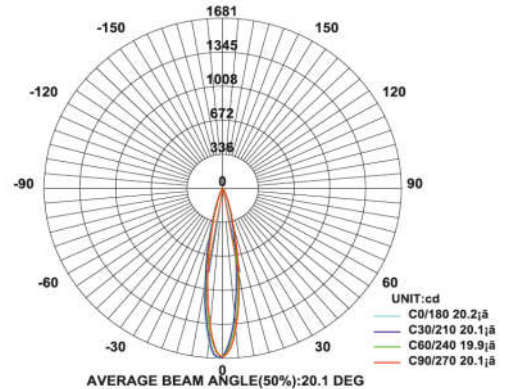

Ceiling Recess Mount Lights With Lens

Model: iLED 3 RDL 03

PRODUCT DESCRIPTION

The Ceiling recessed mount luminaire is made of Ventilated Aluminium with PMMA lens and available in 3 W. It is ideal for hotel, showroom, home, offices ,theaters etc.

Different fixture colours available on request.

SPECIFICATION

Material	: Ventilated aluminum cooling with PMMA lens
Mounting	: Recess mount
Power	: 3 W
Voltage	: 12/24 V DC , 230 V AC
LED colors	: White 6000-6400 K Neutral White 4000-4500 K Warm White 2700-3000 K
Lumen Flux	: 120-140 lm/W (lumen efficacy: 160 -180 lm)
Dimension	: D-35 X H-50 mm
Cut out diameter	: 27 mm
Driver	: External
Operating Temp	: -40°C ~ + 70°C
CRI	: 85
IP Rating	: IP 20
Led used	: CREE ⇄
Dimmable Interface	: CASAMBI, Colour tunable (2700 K – 6000 K), DALI, Edge pulse/0/1-10 V dimming control (optional)