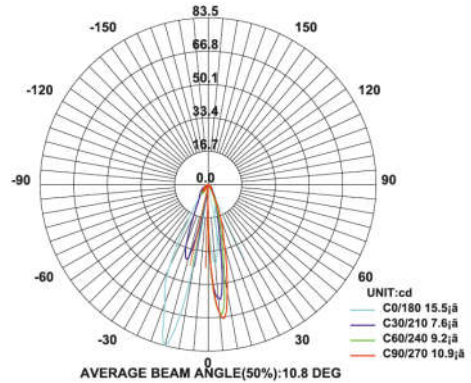

Burials & Pathway Lights

Model: iLED 3 PWL 05-Three way

PRODUCT DESCRIPTION

The outdoor burial mount luminaire is made of aluminium with PMMA lens and available in 3 W. It emits light in three direction. DC/Universal power supply/drivers with input range of 90 V to 270 V AC 50/60 Hz and PF >0.96. It is ideal for sign, facade area, accent and general lighting area etc. *Different fixture colours available on request.*

SPECIFICATION

Material	: Ventilated aluminum die casting with PMMA lens
Mounting	: Outdoor burial mount
Power	: 3 W
Voltage	: 12 / 24 V AC/DC, 230V AC
Power Factor	: >0.96
LED colors	: White 6000-6400 K Neutral White 4000-4500 K Warm White 2700-3000 K
Lumen Flux	: 120-140 lm/W (lumen efficacy: 160 -180 lm)
Dimension	: D-50 X H-90 mm
Driver	: Internal
Operating Temp	: -40°C ~ + 70°C
CRI	: 85
IP Rating	: IP 67
Led used	: CREE ⇄
Dimmable Interface	: CASAMBI, Colour tunable (2700 K – 6000 K), DALI, Edge pulse/0/1-10 V dimming control (optional)

ORDERING INFORMATION

iLED	3	PWL	05	W	WW	NW
Brand name	Rated Power	Path Way Light	Model No.	White	Warm White	Neutral White

The technical specifications may vary due to continuous improvement without prior notice.

*Logos of products and companies are used for reference

www.iled.in

iLED Lighting Systems Pvt Ltd
Chennai, Tamil Nadu, India 600096