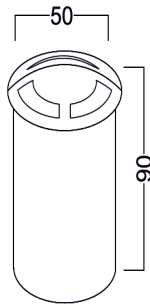

Burials & Pathway Lights

Model: iLED 3 PWL 05-Three way

PRODUCT DESCRIPTION

The outdoor burial mount luminaire is made of aluminium with PMMA lens and available in 3 W. It emits light in three direction. DC/Universal power supply/drivers with input range of 90 V to 270 V AC 50/60 Hz and PF >0.96. It is ideal for sign, facade area, accent and general lighting area etc. *Different fixture colours available on request.*

SPECIFICATION

Material	: Ventilated aluminum die casting with PMMA lens
Mounting	: Outdoor burial mount
Power	: 3 W
Voltage	: 12 / 24 V AC/DC, 230V AC
Power Factor	: >0.96
LED colors	: White 6000-6400 K Neutral White 4000-4500 K Warm White 2700-3000 K
Lumen Flux	: 120-140 lm/W (lumen efficacy: 160 -180 lm)
Dimension	: D-50 X H-90 mm
Driver	: Internal
Operating Temp	: -40°C ~ + 70°C
CRI	: 85
IP Rating	: IP 67
Led used	: CREE ⇄
Dimmable Interface	: CASAMBI, Colour tunable (2700 K – 6000 K), DALI, Edge pulse/0/1-10 V dimming control (optional)

ORDERING INFORMATION

iLED	3	PWL	05	W	WW	NW
Brand name	Rated Power	Path Way Light	Model No.	White	Warm White	Neutral White

The technical specifications may vary due to continuous improvement without prior notice.

*Logos of products and companies are used for reference

www.iled.in

iLED Lighting Systems Pvt Ltd
Chennai, Tamil Nadu, India 600096